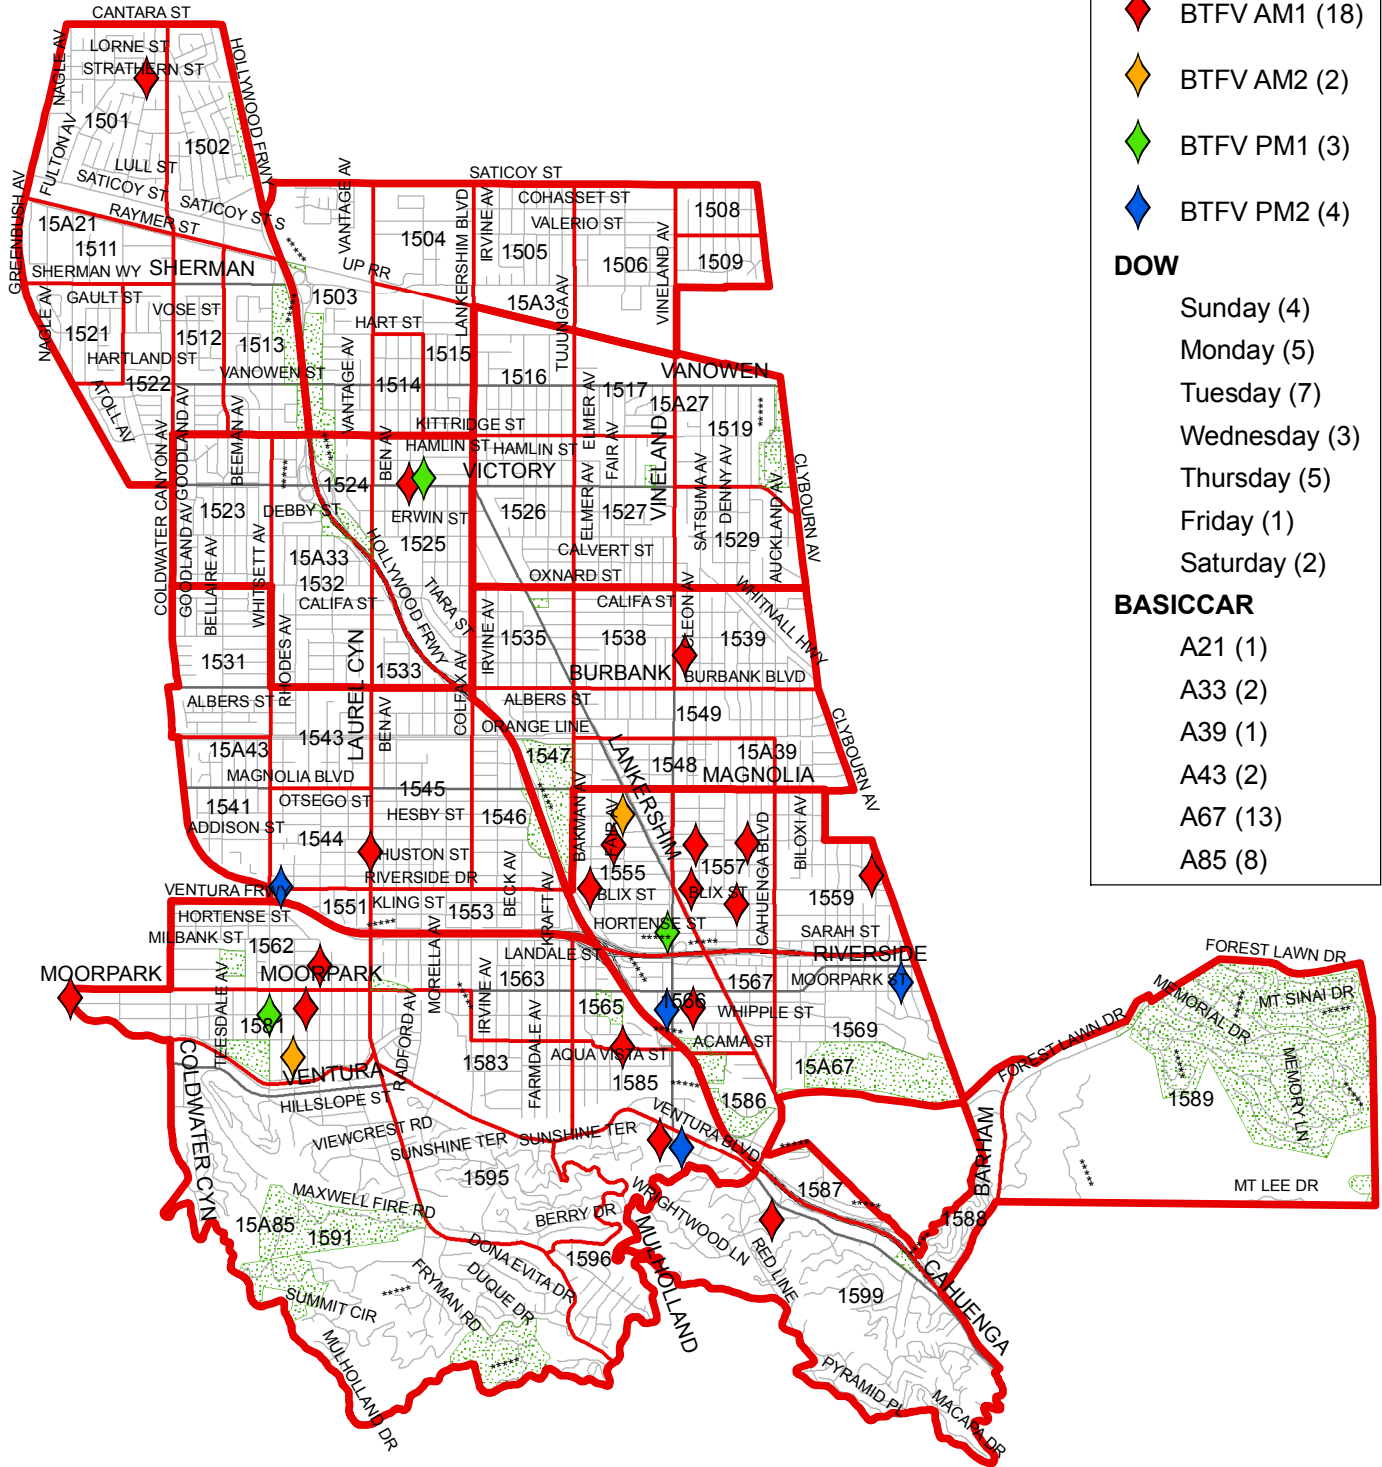

# North Hollywood Area - BTFV 09/01/22 - 09/20/22

**Legend**

**Crime Data (27)**

- ◆ BTFV AM1 (18)
- ◆ BTFV AM2 (2)
- ◆ BTFV PM1 (3)
- ◆ BTFV PM2 (4)

**DOW**

- Sunday (4)
- Monday (5)
- Tuesday (7)
- Wednesday (3)
- Thursday (5)
- Friday (1)
- Saturday (2)

**BASICCAR**

- A21 (1)
- A33 (2)
- A39 (1)
- A43 (2)
- A67 (13)
- A85 (8)

**Watch 2 = AM2/PM1 = 0600 to 1759    Watch 3 = PM2/AM1 = 1800 to 0559**

**AM1 = 0000 to 0559**

**AM2 = 0600 to 1159**

**PM1 = 1200 to 1759**