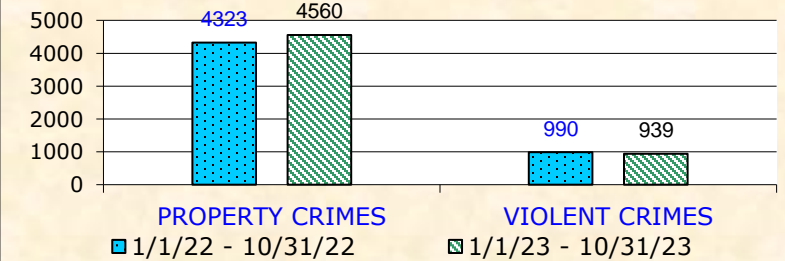

Total NoHo Part I Crimes

TOTAL PART I CRIMES

YEAR-TO-DATE NORTH HOLLYWOOD	TOTAL PROPERTY CRIMES			
	1/22-10/22	1/23-10/23	+/-	%
GRAND THEFT AUTO (GTA)	868	902	34	3.9%
THEFT FROM VEHICLE (BTFV)	1437	1457	20	1.4%
SUBTOTAL AUTO CRIMES	2305	2359	54	2.3%
BURGLARY	787	784	-3	-0.4%
THEFT (PERSONAL / OTHER)	1231	1417	186	15.1%
TOTAL PROPERTY CRIMES	4323	4560	237	5.5%

✗ 3.9%	✗ 1.4%	✓ -0.4%	✗ 15.1%
GTA	BTFV	BURGLARY	THEFT

PROPERTY CRIMES INCREASE

There was a 3.9% increase in Grand Theft Auto (GTA) year-to-date, and a 1.4% increase in Burglary Theft From Vehicle (BTFV).