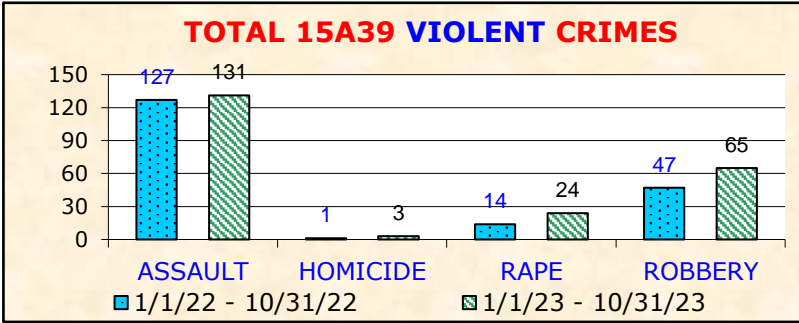

LAPD BASIC CAR 15A39

Senior Lead Officer: Jonathan Ojeda
eMail: 39607@lapd.online
Cell Phone: 1.424.298.5040

North Hollywood LAPD Basic Car 15A39 includes the **NoHo Arts District north of Magnolia**; NoHo Metro Red and Orange Line Stations; North Hollywood Park south to Riverside; and neighborhoods from Colfax to Clybourn > Oxnard to Magnolia.

YEAR-TO-DATE BASIC CAR 15A39	TOTAL PART I CRIMES			
	1/22-10/22	1/23-10/23	+/-	%
GRAND THEFT AUTO (GTA)	147	107	-40	-27.2%
THEFT FROM VEHICLE (BTFV)	204	196	-8	-3.9%
SUBTOTAL AUTO CRIMES	351	303	-48	-13.7%
BURGLARY	86	84	-2	-2.3%
THEFT (PERSONAL / OTHER)	256	224	-32	-12.5%
TOTAL PROPERTY CRIMES	693	611	-82	-11.8%
AGGRAVATED ASSAULT	127	131	4	3.1%
HOMICIDE	1	3	2	200%
RAPE	14	24	10	71.4%
ROBBERY	47	65	18	38.3%
TOTAL VIOLENT CRIMES	189	223	34	18.0%
TOTAL PART I CRIMES	882	834	-48	-5.4%