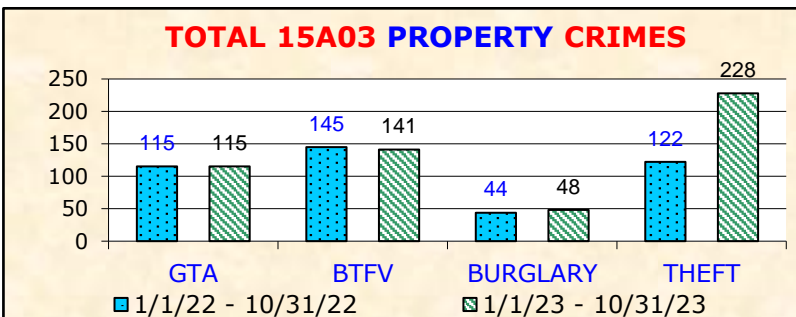

LAPD BASIC CAR 15A03

Senior Lead Officer: Gabriel Ahedo
eMail: 33107@lapd.online
Cell Phone: 1.818.634.0949

North Hollywood LAPD Basic Car 15A03 includes neighborhoods from Hollywood Fwy to Clybourn > Satcoy to Kittridge.

YEAR-TO-DATE BASIC CAR 15A03	TOTAL PART I CRIMES			
	1/22-10/22	1/23-10/23	+/-	%
GRAND THEFT AUTO (GTA)	115	115	0	0.0%
THEFT FROM VEHICLE (BTFV)	145	141	-4	-2.8%
SUBTOTAL AUTO CRIMES	260	256	-4	-1.5%
BURGLARY	44	48	4	9.1%
THEFT (PERSONAL / OTHER)	122	228	106	86.9%
TOTAL PROPERTY CRIMES	426	532	106	24.9%
AGGRAVATED ASSAULT	115	82	-33	-28.7%
HOMICIDE	2	1	-1	-50.0%
RAPE	6	5	-1	-16.7%
ROBBERY	49	23	-26	-53.1%
TOTAL VIOLENT CRIMES	172	111	-61	-35.5%
TOTAL PART I CRIMES	598	643	45	7.5%

Northeast NoHo