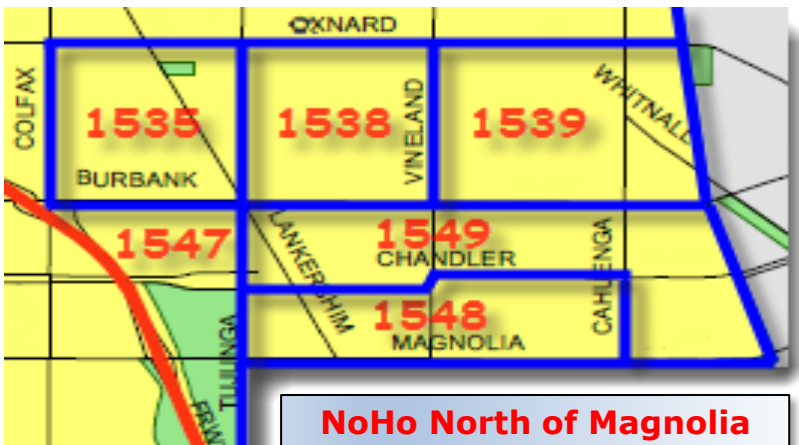

LAPD BASIC CAR 15A39

Senior Lead Officer: Jonathan Ojeda
eMail: 39607@lapd.online
Cell Phone: 1.424.298.5040

North Hollywood LAPD Basic Car 15A39 includes the **NoHo Arts District north of Magnolia**; NoHo Metro Red and Orange Line Stations; North Hollywood Park south to Riverside; and neighborhoods from Colfax to Clybourn > Oxnard to Magnolia.

YEAR-TO-DATE BASIC CAR 15A39	TOTAL PART I CRIMES			
	1/22-10/22	1/23-10/23	+/-	%
GRAND THEFT AUTO (GTA)	147	107	-40	-27.2%
THEFT FROM VEHICLE (BTFV)	204	196	-8	-3.9%
SUBTOTAL AUTO CRIMES	351	303	-48	-13.7%
BURGLARY	86	84	-2	-2.3%
THEFT (PERSONAL / OTHER)	256	224	-32	-12.5%
TOTAL PROPERTY CRIMES	693	611	-82	-11.8%
AGGRAVATED ASSAULT	127	131	4	3.1%
HOMICIDE	1	3	2	200%
RAPE	14	24	10	71.4%
ROBBERY	47	65	18	38.3%
TOTAL VIOLENT CRIMES	189	223	34	18.0%
TOTAL PART I CRIMES	882	834	-48	-5.4%