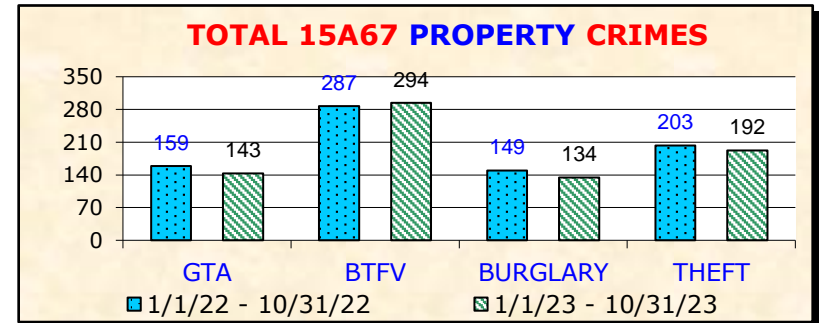

YEAR-TO-DATE BASIC CAR 15A39	TOTAL PART I CRIMES			
	1/22-10/22	1/23-10/23	+/-	%
GRAND THEFT AUTO (GTA)	147	107	-40	-27.2%
THEFT FROM VEHICLE (BTFV)	204	196	-8	-3.9%
SUBTOTAL AUTO CRIMES	351	303	-48	-13.7%
BURGLARY	86	84	-2	-2.3%
THEFT (PERSONAL / OTHER)	256	224	-32	-12.5%
TOTAL PROPERTY CRIMES	693	611	-82	-11.8%
AGGRAVATED ASSAULT	127	131	4	3.1%
HOMICIDE	1	3	2	200%
RAPE	14	24	10	71.4%
ROBBERY	47	65	18	38.3%
TOTAL VIOLENT CRIMES	189	223	34	18.0%
TOTAL PART I CRIMES	882	834	-48	-5.4%

YEAR-TO-DATE BASIC CAR 15A67	TOTAL PART I CRIMES			
	1/22-10/22	1/23-10/23	+/-	%
GRAND THEFT AUTO (GTA)	159	143	-16	-10.1%
THEFT FROM VEHICLE (BTFV)	287	294	7	2.4%
SUBTOTAL AUTO CRIMES	446	437	-9	-2.0%
BURGLARY	149	134	-15	-10.1%
THEFT (PERSONAL / OTHER)	203	192	-11	-5.4%
TOTAL PROPERTY CRIMES	798	763	-35	-4.4%
AGGRAVATED ASSAULT	104	108	4	3.8%
HOMICIDE	1	4	3	300%
RAPE	12	10	-2	-16.7%
ROBBERY	42	43	1	2.4%
TOTAL VIOLENT CRIMES	159	165	6	3.8%
TOTAL PART I CRIMES	957	928	-29	-3.0%