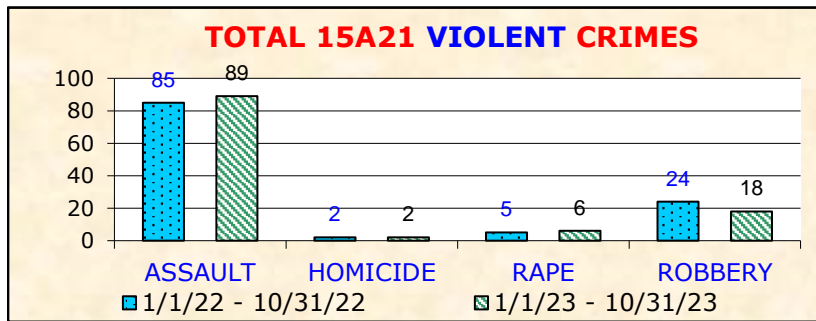

LAPD BASIC CAR 15A21

Senior Lead Officer: Carol Sawamura
eMail: 31322@lapd.online
Cell Phone: 1.818.634.0852

North Hollywood LAPD Basic Car 15A21 includes a portion of Sun Valley and neighborhoods from Tujunga Wash to Hollywood Fwy > Cantara to Kittridge.

YEAR-TO-DATE BASIC CAR 15A21	TOTAL PART I CRIMES			
	1/22-10/22	1/23-10/23	+/-	%
GRAND THEFT AUTO (GTA)	65	125	60	92.3%
THEFT FROM VEHICLE (BTFV)	105	122	17	16.2%
SUBTOTAL AUTO CRIMES	170	247	77	45.3%
BURGLARY	85	87	2	2.4%
THEFT (PERSONAL / OTHER)	87	77	-10	-11.5%
TOTAL PROPERTY CRIMES	342	411	69	20.2%
AGGRAVATED ASSAULT	85	89	4	4.7%
HOMICIDE	2	2	0	0.0%
RAPE	5	6	1	20.0%
ROBBERY	24	18	-6	-25.0%
TOTAL VIOLENT CRIMES	116	115	-1	-0.9%
TOTAL PART I CRIMES	458	526	68	14.8%

Northwest NoHo