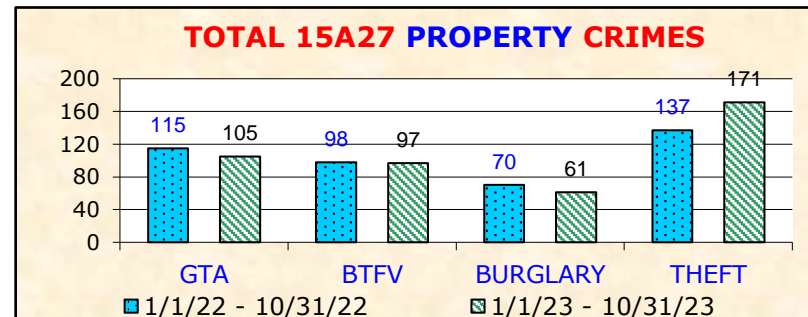

LAPD BASIC CAR 15A27

Senior Lead Officer: Cesar Gonzalez
eMail: 36888@lapd.online
Cell Phone: 1.424.552.0256

North Hollywood LAPD Basic Car 15A27 includes neighborhoods from Lankershim to Clybourn > Railroad to Oxnard.

YEAR-TO-DATE BASIC CAR 15A27	TOTAL PART I CRIMES			
	1/22-10/22	1/23-10/23	+/-	%
GRAND THEFT AUTO (GTA)	115	105	-10	-8.7%
THEFT FROM VEHICLE (BTFV)	98	97	-1	-1.0%
SUBTOTAL AUTO CRIMES	213	202	-11	-5.2%
BURGLARY	70	61	-9	-12.9%
THEFT (PERSONAL / OTHER)	137	171	34	24.8%
TOTAL PROPERTY CRIMES	420	434	14	3.3%
AGGRAVATED ASSAULT	68	58	-10	-14.7%
HOMICIDE	1	1	0	0.0%
RAPE	2	8	6	300.0%
ROBBERY	32	31	-1	-3.1%
TOTAL VIOLENT CRIMES	103	98	-5	-4.9%
TOTAL PART I CRIMES	523	532	9	1.7%