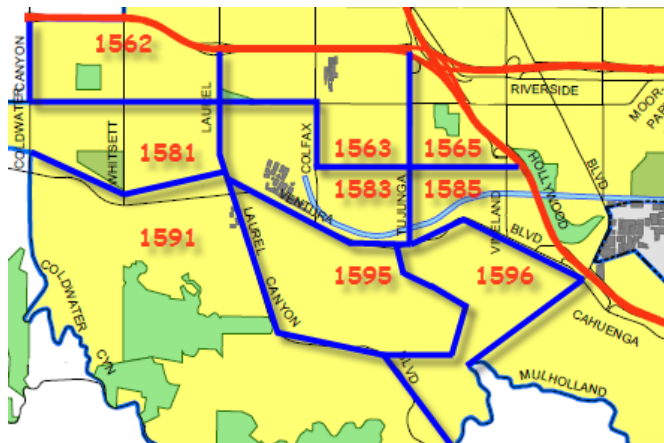

LAPD BASIC CAR 15A85

Senior Lead Officer: Shawn Smith
eMail: 33751@lapd.online
Cell Phone: 1.818.634.2593

North Hollywood LAPD Basic Car 15A85 includes Studio City and neighborhoods from Coldwater to Hollywood Fwy > Ventura Fwy to Mulholland.

YEAR-TO-DATE BASIC CAR 15A85	TOTAL PART I CRIMES			
	1/22-10/22	1/23-10/23	+/-	%
GRAND THEFT AUTO (GTA)	104	98	-6	-5.8%
THEFT FROM VEHICLE (BTFV)	297	275	-22	-7.4%
SUBTOTAL AUTO CRIMES	401	373	-28	-7.0%
BURGLARY	194	214	20	10.3%
THEFT (PERSONAL / OTHER)	204	253	49	24.0%
TOTAL PROPERTY CRIMES	799	840	41	5.1%
AGGRAVATED ASSAULT	61	46	-15	-24.6%
HOMICIDE	1	0	-1	-100%
RAPE	13	6	-7	-53.8%
ROBBERY	42	49	7	16.7%
TOTAL VIOLENT CRIMES	117	101	-16	-13.7%
TOTAL PART I CRIMES	916	941	25	2.7%

S
C
t
u
d
i
o

NORTH HOLLYWOOD LAPD

The communities served by the North Hollywood LAPD include North Hollywood, Studio City, Valley Village, Toluca Lake, West Toluca Lake, and a portion of Sun Valley.

We hope that access to local crime statistics may help the residents and businesses of North Hollywood to better understand the challenges we face as a community.

YEAR-TO-DATE NORTH HOLLYWOOD	TOTAL PART I CRIMES			
	1/22-10/22	1/23-10/23	+/-	%
GRAND THEFT AUTO (GTA)	868	902	34	3.9%
THEFT FROM VEHICLE (BTFV)	1437	1457	20	1.4%
SUBTOTAL AUTO CRIMES	2305	2359	54	2.3%
BURGLARY	787	784	-3	-0.4%
THEFT (PERSONAL / OTHER)	1231	1417	186	15.1%
TOTAL PROPERTY CRIMES	4323	4560	237	5.5%
AGGRAVATED ASSAULT	661	594	-67	-10.1%
HOMICIDE	8	13	5	62.5%
RAPE	57	68	11	19.3%
ROBBERY	264	264	0	0.0%
TOTAL VIOLENT CRIMES	990	939	-51	-5.2%
TOTAL PART I CRIMES	5313	5499	186	3.5%