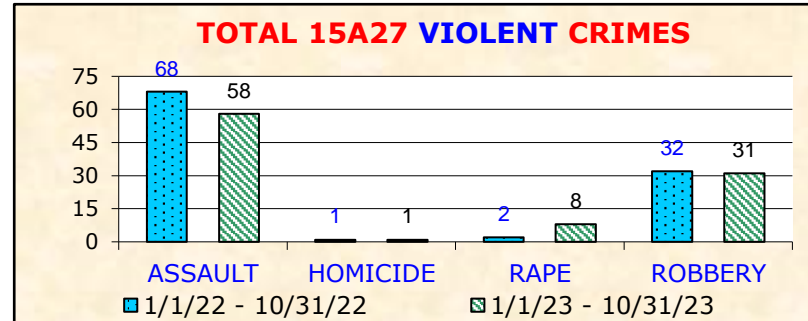

LAPD BASIC CAR 15A27

Senior Lead Officer: Cesar Gonzalez
eMail: 36888@lapd.online
Cell Phone: 1.424.552.0256

North Hollywood LAPD Basic Car 15A27 includes neighborhoods from Lankershim to Clybourn > Railroad to Oxnard.

YEAR-TO-DATE BASIC CAR 15A27	TOTAL PART I CRIMES			
	1/22-10/22	1/23-10/23	+/-	%
GRAND THEFT AUTO (GTA)	115	105	-10	-8.7%
THEFT FROM VEHICLE (BTFV)	98	97	-1	-1.0%
SUBTOTAL AUTO CRIMES	213	202	-11	-5.2%
BURGLARY	70	61	-9	-12.9%
THEFT (PERSONAL / OTHER)	137	171	34	24.8%
TOTAL PROPERTY CRIMES	420	434	14	3.3%
AGGRAVATED ASSAULT	68	58	-10	-14.7%
HOMICIDE	1	1	0	0.0%
RAPE	2	8	6	300.0%
ROBBERY	32	31	-1	-3.1%
TOTAL VIOLENT CRIMES	103	98	-5	-4.9%
TOTAL PART I CRIMES	523	532	9	1.7%