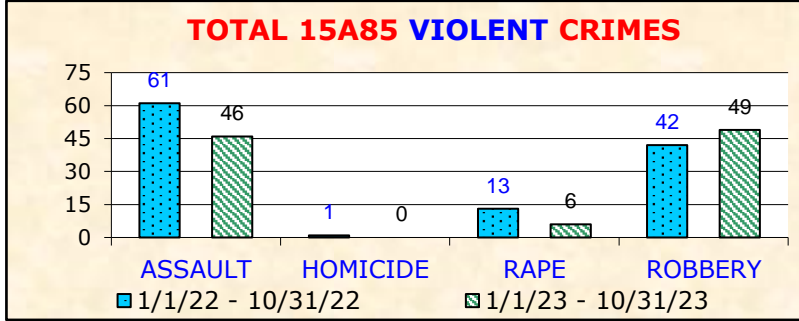

LAPD BASIC CAR 15A85

Senior Lead Officer: Shawn Smith
eMail: 33751@lapd.online
Cell Phone: 1.818.634.2593

North Hollywood LAPD Basic Car 15A85 includes Studio City and neighborhoods from Coldwater to Hollywood Fwy > Ventura Fwy to Mulholland.

YEAR-TO-DATE BASIC CAR 15A85	TOTAL PART I CRIMES			
	1/22-10/22	1/23-10/23	+/-	%
GRAND THEFT AUTO (GTA)	104	98	-6	-5.8%
THEFT FROM VEHICLE (BTFV)	297	275	-22	-7.4%
SUBTOTAL AUTO CRIMES	401	373	-28	-7.0%
BURGLARY	194	214	20	10.3%
THEFT (PERSONAL / OTHER)	204	253	49	24.0%
TOTAL PROPERTY CRIMES	799	840	41	5.1%
AGGRAVATED ASSAULT	61	46	-15	-24.6%
HOMICIDE	1	0	-1	-100%
RAPE	13	6	-7	-53.8%
ROBBERY	42	49	7	16.7%
TOTAL VIOLENT CRIMES	117	101	-16	-13.7%
TOTAL PART I CRIMES	916	941	25	2.7%

S
C
t
u
d
i
o

NORTH HOLLYWOOD LAPD

The communities served by the North Hollywood LAPD include North Hollywood, Studio City, Valley Village, Toluca Lake, West Toluca Lake, and a portion of Sun Valley.

We hope that access to local crime statistics may help the residents and businesses of North Hollywood to better understand the challenges we face as a community.

YEAR-TO-DATE NORTH HOLLYWOOD	TOTAL PART I CRIMES			
	1/22-10/22	1/23-10/23	+/-	%
GRAND THEFT AUTO (GTA)	868	902	34	3.9%
THEFT FROM VEHICLE (BTFV)	1437	1457	20	1.4%
SUBTOTAL AUTO CRIMES	2305	2359	54	2.3%
BURGLARY	787	784	-3	-0.4%
THEFT (PERSONAL / OTHER)	1231	1417	186	15.1%
TOTAL PROPERTY CRIMES	4323	4560	237	5.5%
AGGRAVATED ASSAULT	661	594	-67	-10.1%
HOMICIDE	8	13	5	62.5%
RAPE	57	68	11	19.3%
ROBBERY	264	264	0	0.0%
TOTAL VIOLENT CRIMES	990	939	-51	-5.2%
TOTAL PART I CRIMES	5313	5499	186	3.5%