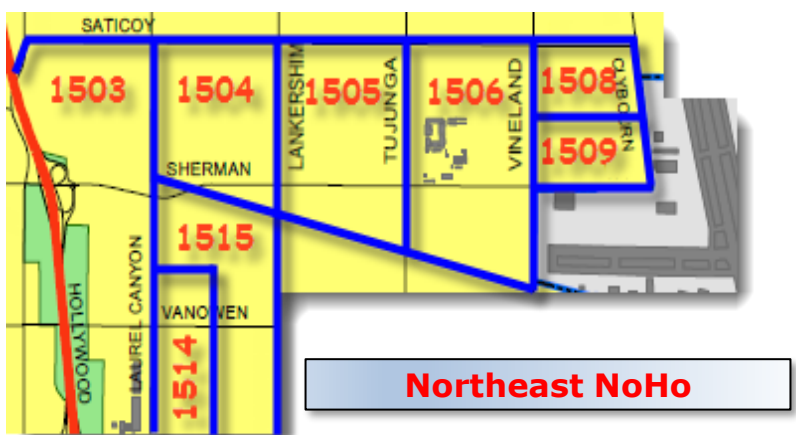

LAPD BASIC CAR 15A03

Senior Lead Officer: Gabriel Ahedo
eMail: 33107@lapd.online
Cell Phone: 1.818.634.0949

North Hollywood LAPD Basic Car 15A03 includes neighborhoods from Hollywood Fwy to Clybourn > Satcoy to Kittridge.

YEAR-TO-DATE BASIC CAR 15A03	TOTAL PART I CRIMES			
	1/22-10/22	1/23-10/23	+/-	%
GRAND THEFT AUTO (GTA)	115	115	0	0.0%
THEFT FROM VEHICLE (BTFV)	145	141	-4	-2.8%
SUBTOTAL AUTO CRIMES	260	256	-4	-1.5%
BURGLARY	44	48	4	9.1%
THEFT (PERSONAL / OTHER)	122	228	106	86.9%
TOTAL PROPERTY CRIMES	426	532	106	24.9%
AGGRAVATED ASSAULT	115	82	-33	-28.7%
HOMICIDE	2	1	-1	-50.0%
RAPE	6	5	-1	-16.7%
ROBBERY	49	23	-26	-53.1%
TOTAL VIOLENT CRIMES	172	111	-61	-35.5%
TOTAL PART I CRIMES	598	643	45	7.5%

Northeast NoHo