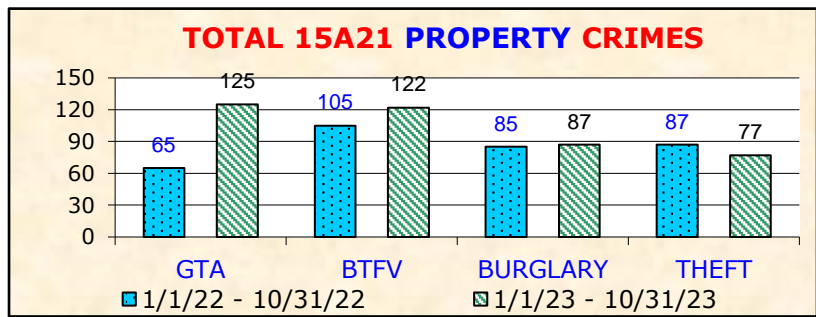

YEAR-TO-DATE BASIC CAR 15A67	TOTAL PART I CRIMES			
	1/22-10/22	1/23-10/23	+/-	%
GRAND THEFT AUTO (GTA)	159	143	-16	-10.1%
THEFT FROM VEHICLE (BTFV)	287	294	7	2.4%
SUBTOTAL AUTO CRIMES	446	437	-9	-2.0%
BURGLARY	149	134	-15	-10.1%
THEFT (PERSONAL / OTHER)	203	192	-11	-5.4%
TOTAL PROPERTY CRIMES	798	763	-35	-4.4%
AGGRAVATED ASSAULT	104	108	4	3.8%
HOMICIDE	1	4	3	300%
RAPE	12	10	-2	-16.7%
ROBBERY	42	43	1	2.4%
TOTAL VIOLENT CRIMES	159	165	6	3.8%
TOTAL PART I CRIMES	957	928	-29	-3.0%

YEAR-TO-DATE BASIC CAR 15A21	TOTAL PART I CRIMES			
	1/22-10/22	1/23-10/23	+/-	%
GRAND THEFT AUTO (GTA)	65	125	60	92.3%
THEFT FROM VEHICLE (BTFV)	105	122	17	16.2%
SUBTOTAL AUTO CRIMES	170	247	77	45.3%
BURGLARY	85	87	2	2.4%
THEFT (PERSONAL / OTHER)	87	77	-10	-11.5%
TOTAL PROPERTY CRIMES	342	411	69	20.2%
AGGRAVATED ASSAULT	85	89	4	4.7%
HOMICIDE	2	2	0	0.0%
RAPE	5	6	1	20.0%
ROBBERY	24	18	-6	-25.0%
TOTAL VIOLENT CRIMES	116	115	-1	-0.9%
TOTAL PART I CRIMES	458	526	68	14.8%