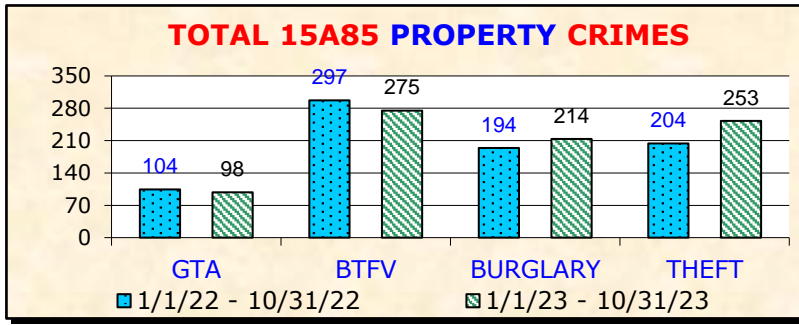

LAPD BASIC CAR 15A85

Senior Lead Officer: Shawn Smith
eMail: 33751@lapd.online
Cell Phone: 1.818.634.2593

North Hollywood LAPD Basic Car 15A85 includes Studio City and neighborhoods from Coldwater to Hollywood Fwy > Ventura Fwy to Mulholland.

YEAR-TO-DATE BASIC CAR 15A85	TOTAL PART I CRIMES			
	1/22-10/22	1/23-10/23	+/-	%
GRAND THEFT AUTO (GTA)	104	98	-6	-5.8%
THEFT FROM VEHICLE (BTFV)	297	275	-22	-7.4%
SUBTOTAL AUTO CRIMES	401	373	-28	-7.0%
BURGLARY	194	214	20	10.3%
THEFT (PERSONAL / OTHER)	204	253	49	24.0%
TOTAL PROPERTY CRIMES	799	840	41	5.1%
AGGRAVATED ASSAULT	61	46	-15	-24.6%
HOMICIDE	1	0	-1	-100%
RAPE	13	6	-7	-53.8%
ROBBERY	42	49	7	16.7%
TOTAL VIOLENT CRIMES	117	101	-16	-13.7%
TOTAL PART I CRIMES	916	941	25	2.7%

S
C
t
u
d
i
o

NORTH HOLLYWOOD LAPD

The communities served by the North Hollywood LAPD include North Hollywood, Studio City, Valley Village, Toluca Lake, West Toluca Lake, and a portion of Sun Valley.

We hope that access to local crime statistics may help the residents and businesses of North Hollywood to better understand the challenges we face as a community.

YEAR-TO-DATE NORTH HOLLYWOOD	TOTAL PART I CRIMES			
	1/22-10/22	1/23-10/23	+/-	%
GRAND THEFT AUTO (GTA)	868	902	34	3.9%
THEFT FROM VEHICLE (BTFV)	1437	1457	20	1.4%
SUBTOTAL AUTO CRIMES	2305	2359	54	2.3%
BURGLARY	787	784	-3	-0.4%
THEFT (PERSONAL / OTHER)	1231	1417	186	15.1%
TOTAL PROPERTY CRIMES	4323	4560	237	5.5%
AGGRAVATED ASSAULT	661	594	-67	-10.1%
HOMICIDE	8	13	5	62.5%
RAPE	57	68	11	19.3%
ROBBERY	264	264	0	0.0%
TOTAL VIOLENT CRIMES	990	939	-51	-5.2%
TOTAL PART I CRIMES	5313	5499	186	3.5%