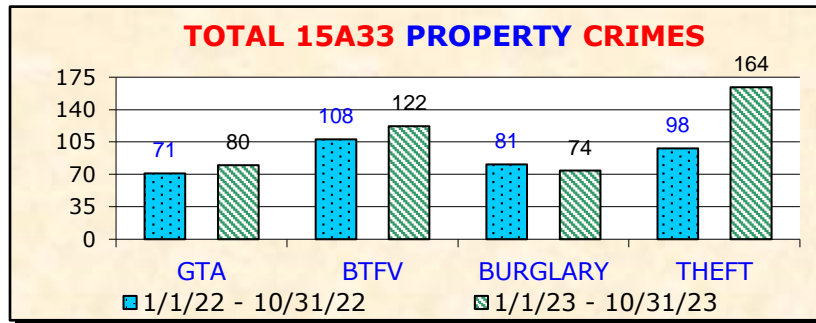

LAPD BASIC CAR 15A33

Senior Lead Officer: Jennifer DuVally
eMail: 30991@lapd.online
Cell Phone: 1.818.634.0809

North Hollywood LAPD Basic Car 15A33 includes **Laurel Grove** and neighborhoods from Coldwater to Colfax > Kittridge to Burbank.

YEAR-TO-DATE BASIC CAR 15A33	TOTAL PART I CRIMES			
	1/22-10/22	1/23-10/23	+/-	%
GRAND THEFT AUTO (GTA)	71	80	9	12.7%
THEFT FROM VEHICLE (BTFV)	108	122	14	13.0%
SUBTOTAL AUTO CRIMES	179	202	23	12.8%
BURGLARY	81	74	-7	-8.6%
THEFT (PERSONAL / OTHER)	98	164	66	67.3%
TOTAL PROPERTY CRIMES	358	440	82	22.9%
AGGRAVATED ASSAULT	45	50	5	11.1%
HOMICIDE	0	1	1	
RAPE	2	4	2	100%
ROBBERY	19	20	1	5.3%
TOTAL VIOLENT CRIMES	66	75	9	13.6%
TOTAL PART I CRIMES	424	515	91	21.5%