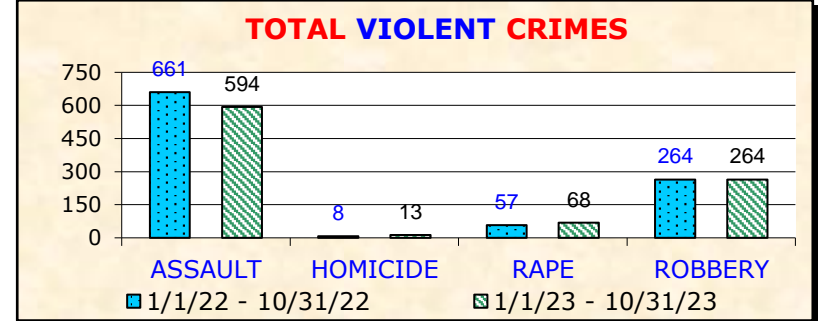

Part I Crime: The law enforcement term for serious and/or violent crimes that includes auto theft, burglary, personal theft, aggravated assault, homicide, sex crimes, and robbery, which comply with the FBI Uniform Crime Reporting Guidelines.

• Statistics from LAPD "Crime Data from 2020 to Present" dataset on City of Los Angeles Open Data Portal

• For feedback about this pamphlet, eMail robm4NoHo@gmail.com

North Hollywood