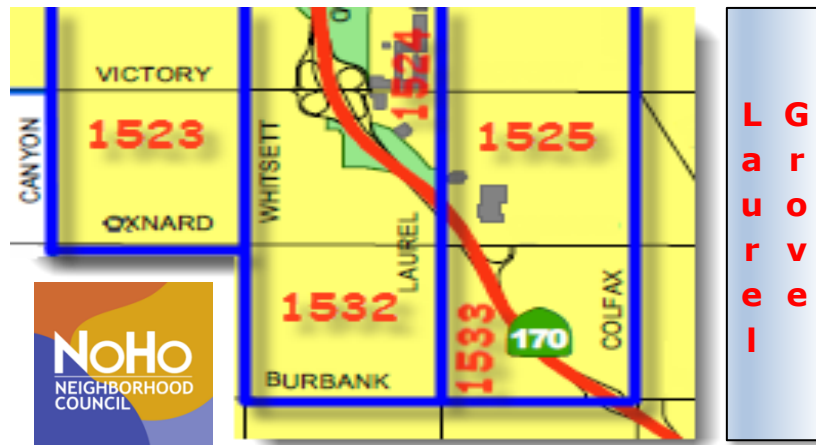

LAPD BASIC CAR 15A33

Senior Lead Officer: Jennifer DuVally
eMail: 30991@lapd.online
Cell Phone: 1.818.634.0809

North Hollywood LAPD Basic Car 15A33 includes **Laurel Grove** and neighborhoods from Coldwater to Colfax > Kittridge to Burbank.

YEAR-TO-DATE BASIC CAR 15A33	TOTAL PART I CRIMES			
	1/22-10/22	1/23-10/23	+/-	%
GRAND THEFT AUTO (GTA)	71	80	9	12.7%
THEFT FROM VEHICLE (BTFV)	108	122	14	13.0%
SUBTOTAL AUTO CRIMES	179	202	23	12.8%
BURGLARY	81	74	-7	-8.6%
THEFT (PERSONAL / OTHER)	98	164	66	67.3%
TOTAL PROPERTY CRIMES	358	440	82	22.9%
AGGRAVATED ASSAULT	45	50	5	11.1%
HOMICIDE	0	1	1	
RAPE	2	4	2	100%
ROBBERY	19	20	1	5.3%
TOTAL VIOLENT CRIMES	66	75	9	13.6%
TOTAL PART I CRIMES	424	515	91	21.5%