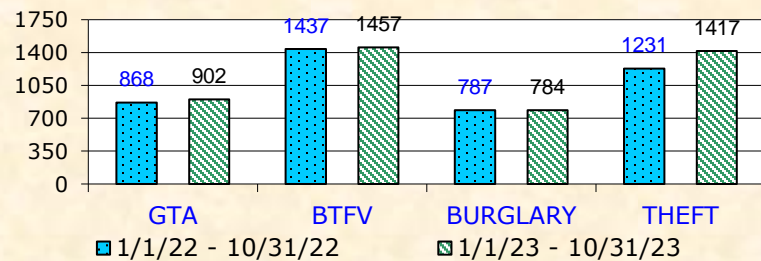

NoHo Property Crimes

TOTAL PROPERTY CRIMES