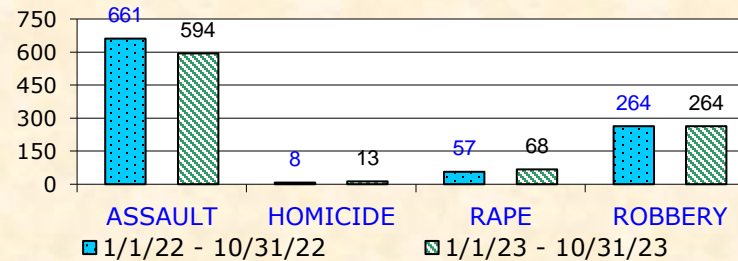

North Hollywood Area

LAPD Part I Crimes Summary

1/1/23 - 10/31/23 **10-Month YTD Results**

**10/31/23
UPDATE**

In case of emergency, dial 9-1-1

To report any non-emergency crime, call 1.877.ASK.LAPD (1.877.275.5273)

Total NoHo Part I Crimes

TOTAL PART I CRIMES

YEAR-TO-DATE NORTH HOLLYWOOD	TOTAL PROPERTY CRIMES			
	1/22-10/22	1/23-10/23	+/-	%
GRAND THEFT AUTO (GTA)	868	902	34	3.9%
THEFT FROM VEHICLE (BTFV)	1437	1457	20	1.4%
SUBTOTAL AUTO CRIMES	2305	2359	54	2.3%
BURGLARY	787	784	-3	-0.4%
THEFT (PERSONAL / OTHER)	1231	1417	186	15.1%
TOTAL PROPERTY CRIMES	4323	4560	237	5.5%

✗ 3.9%	✗ 1.4%	✓ -0.4%	✗ 15.1%
GTA	BTFV	BURGLARY	THEFT

PROPERTY CRIMES INCREASE

There was a 3.9% increase in Grand Theft Auto (GTA) year-to-date, and a 1.4% increase in Burglary Theft From Vehicle (BTFV).