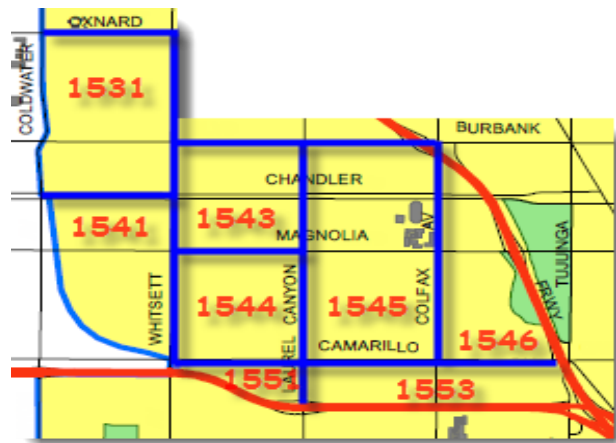

LAPD BASIC CAR 15A43

Senior Lead Officer: Robert Benavidez
eMail: 32151@lapd.online
Cell Phone: 1.818.634.0978

North Hollywood LAPD Basic Car 15A43 includes Valley Village and neighborhoods from Coldwater to Hollywood Fwy > Burbank to Ventura Fwy.

YEAR-TO-DATE BASIC CAR 15A43	TOTAL PART I CRIMES			
	1/22-10/22	1/23-10/23	+/-	%
GRAND THEFT AUTO (GTA)	92	129	37	40.2%
THEFT FROM VEHICLE (BTFV)	193	210	17	8.8%
SUBTOTAL AUTO CRIMES	285	339	54	18.9%
BURGLARY	78	82	4	5.1%
THEFT (PERSONAL / OTHER)	124	108	-16	-12.9%
TOTAL PROPERTY CRIMES	487	529	42	8.6%
AGGRAVATED ASSAULT	56	30	-26	-46.4%
HOMICIDE	0	1	1	
RAPE	3	5	2	66.7%
ROBBERY	9	15	6	66.7%
TOTAL VIOLENT CRIMES	68	51	-17	-25.0%
TOTAL PART I CRIMES	555	580	25	4.5%