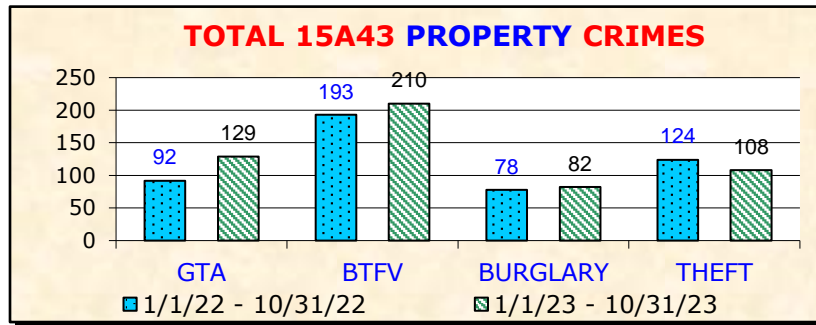

LAPD BASIC CAR 15A43

Senior Lead Officer: Robert Benavidez
eMail: 32151@lapd.online
Cell Phone: 1.818.634.0978

North Hollywood LAPD Basic Car 15A43 includes Valley Village and neighborhoods from Coldwater to Hollywood Fwy > Burbank to Ventura Fwy.

YEAR-TO-DATE BASIC CAR 15A43	TOTAL PART I CRIMES			
	1/22-10/22	1/23-10/23	+/-	%
GRAND THEFT AUTO (GTA)	92	129	37	40.2%
THEFT FROM VEHICLE (BTFV)	193	210	17	8.8%
SUBTOTAL AUTO CRIMES	285	339	54	18.9%
BURGLARY	78	82	4	5.1%
THEFT (PERSONAL / OTHER)	124	108	-16	-12.9%
TOTAL PROPERTY CRIMES	487	529	42	8.6%
AGGRAVATED ASSAULT	56	30	-26	-46.4%
HOMICIDE	0	1	1	
RAPE	3	5	2	66.7%
ROBBERY	9	15	6	66.7%
TOTAL VIOLENT CRIMES	68	51	-17	-25.0%
TOTAL PART I CRIMES	555	580	25	4.5%