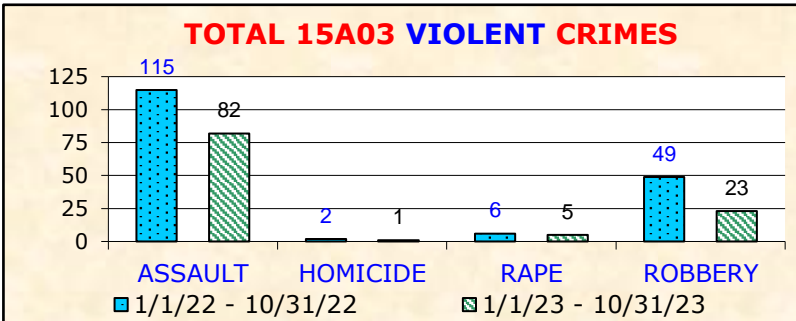

LAPD BASIC CAR 15A03

Senior Lead Officer: Gabriel Ahedo
eMail: 33107@lapd.online
Cell Phone: 1.818.634.0949

North Hollywood LAPD Basic Car 15A03 includes neighborhoods from Hollywood Fwy to Clybourn > Satcoy to Kittridge.

YEAR-TO-DATE BASIC CAR 15A03	TOTAL PART I CRIMES			
	1/22-10/22	1/23-10/23	+/-	%
GRAND THEFT AUTO (GTA)	115	115	0	0.0%
THEFT FROM VEHICLE (BTFV)	145	141	-4	-2.8%
SUBTOTAL AUTO CRIMES	260	256	-4	-1.5%
BURGLARY	44	48	4	9.1%
THEFT (PERSONAL / OTHER)	122	228	106	86.9%
TOTAL PROPERTY CRIMES	426	532	106	24.9%
AGGRAVATED ASSAULT	115	82	-33	-28.7%
HOMICIDE	2	1	-1	-50.0%
RAPE	6	5	-1	-16.7%
ROBBERY	49	23	-26	-53.1%
TOTAL VIOLENT CRIMES	172	111	-61	-35.5%
TOTAL PART I CRIMES	598	643	45	7.5%

Northeast NoHo