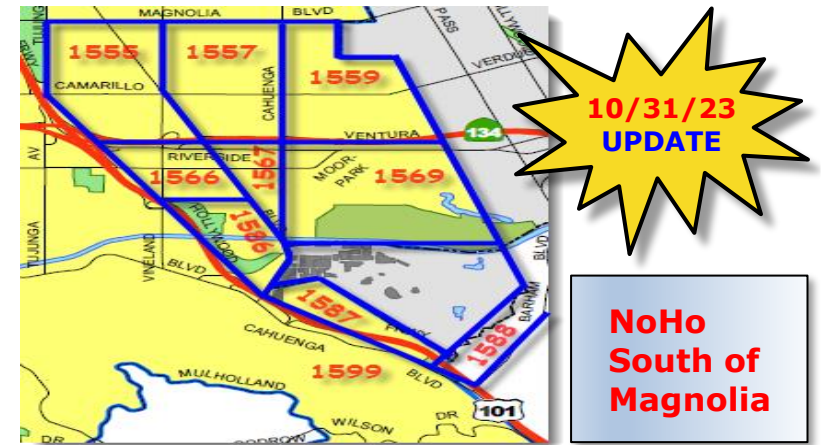

LAPD BASIC CAR 15A67

Senior Lead Officer: Kurtis Delbar
eMail: 38887@lapd.online
Cell Phone: 1.424.267.9558

North Hollywood LAPD Basic Car 15A67 includes the **NoHo Arts District south of Magnolia**; **Toluca Lake**; **West Toluca Lake**; and neighborhoods from Hollywood Fwy to Burbank City Limits > Magnolia to Mulholland.

YEAR-TO-DATE BASIC CAR 15A67	TOTAL PART I CRIMES			
	1/22-10/22	1/23-10/23	+/-	%
GRAND THEFT AUTO (GTA)	159	143	-16	-10.1%
THEFT FROM VEHICLE (BTFV)	287	294	7	2.4%
SUBTOTAL AUTO CRIMES	446	437	-9	-2.0%
BURGLARY	149	134	-15	-10.1%
THEFT (PERSONAL / OTHER)	203	192	-11	-5.4%
TOTAL PROPERTY CRIMES	798	763	-35	-4.4%
AGGRAVATED ASSAULT	104	108	4	3.8%
HOMICIDE	1	4	3	300%
RAPE	12	10	-2	-16.7%
ROBBERY	42	43	1	2.4%
TOTAL VIOLENT CRIMES	159	165	6	3.8%
TOTAL PART I CRIMES	957	928	-29	-3.0%