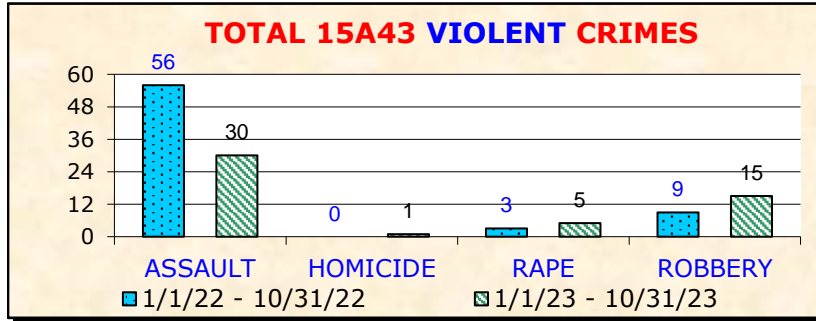

LAPD BASIC CAR 15A43

Senior Lead Officer: Robert Benavidez
eMail: 32151@lapd.online
Cell Phone: 1.818.634.0978

North Hollywood LAPD Basic Car 15A43 includes Valley Village and neighborhoods from Coldwater to Hollywood Fwy > Burbank to Ventura Fwy.

YEAR-TO-DATE BASIC CAR 15A43	TOTAL PART I CRIMES			
	1/22-10/22	1/23-10/23	+/-	%
GRAND THEFT AUTO (GTA)	92	129	37	40.2%
THEFT FROM VEHICLE (BTFV)	193	210	17	8.8%
SUBTOTAL AUTO CRIMES	285	339	54	18.9%
BURGLARY	78	82	4	5.1%
THEFT (PERSONAL / OTHER)	124	108	-16	-12.9%
TOTAL PROPERTY CRIMES	487	529	42	8.6%
AGGRAVATED ASSAULT	56	30	-26	-46.4%
HOMICIDE	0	1	1	
RAPE	3	5	2	66.7%
ROBBERY	9	15	6	66.7%
TOTAL VIOLENT CRIMES	68	51	-17	-25.0%
TOTAL PART I CRIMES	555	580	25	4.5%