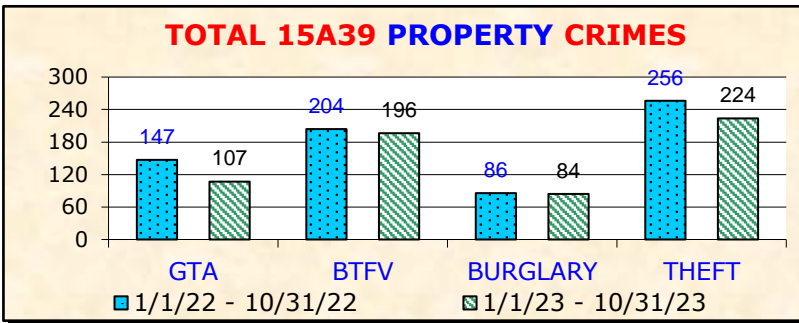

LAPD BASIC CAR 15A39

Senior Lead Officer: Jonathan Ojeda
eMail: 39607@lapd.online
Cell Phone: 1.424.298.5040

North Hollywood LAPD Basic Car 15A39 includes the **NoHo Arts District north of Magnolia**; NoHo Metro Red and Orange Line Stations; North Hollywood Park south to Riverside; and neighborhoods from Colfax to Clybourn > Oxnard to Magnolia.

YEAR-TO-DATE BASIC CAR 15A39	TOTAL PART I CRIMES			
	1/22-10/22	1/23-10/23	+/-	%
GRAND THEFT AUTO (GTA)	147	107	-40	-27.2%
THEFT FROM VEHICLE (BTFV)	204	196	-8	-3.9%
SUBTOTAL AUTO CRIMES	351	303	-48	-13.7%
BURGLARY	86	84	-2	-2.3%
THEFT (PERSONAL / OTHER)	256	224	-32	-12.5%
TOTAL PROPERTY CRIMES	693	611	-82	-11.8%
AGGRAVATED ASSAULT	127	131	4	3.1%
HOMICIDE	1	3	2	200%
RAPE	14	24	10	71.4%
ROBBERY	47	65	18	38.3%
TOTAL VIOLENT CRIMES	189	223	34	18.0%
TOTAL PART I CRIMES	882	834	-48	-5.4%