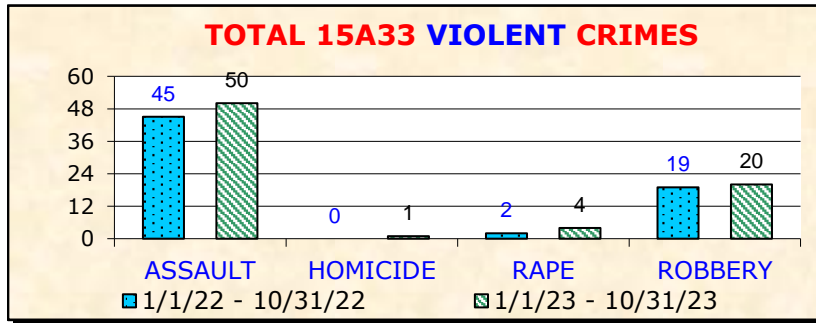

LAPD BASIC CAR 15A33

Senior Lead Officer: Jennifer DuVally
eMail: 30991@lapd.online
Cell Phone: 1.818.634.0809

North Hollywood LAPD Basic Car 15A33 includes **Laurel Grove** and neighborhoods from Coldwater to Colfax > Kittridge to Burbank.

YEAR-TO-DATE BASIC CAR 15A33	TOTAL PART I CRIMES			
	1/22-10/22	1/23-10/23	+/-	%
GRAND THEFT AUTO (GTA)	71	80	9	12.7%
THEFT FROM VEHICLE (BTFV)	108	122	14	13.0%
SUBTOTAL AUTO CRIMES	179	202	23	12.8%
BURGLARY	81	74	-7	-8.6%
THEFT (PERSONAL / OTHER)	98	164	66	67.3%
TOTAL PROPERTY CRIMES	358	440	82	22.9%
AGGRAVATED ASSAULT	45	50	5	11.1%
HOMICIDE	0	1	1	
RAPE	2	4	2	100%
ROBBERY	19	20	1	5.3%
TOTAL VIOLENT CRIMES	66	75	9	13.6%
TOTAL PART I CRIMES	424	515	91	21.5%