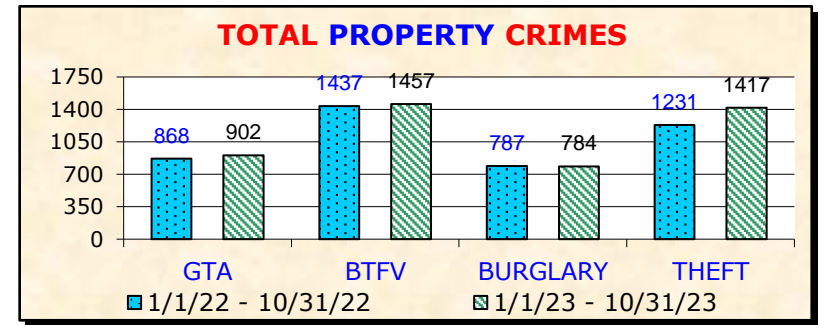

Part I Crime: The law enforcement term for serious and/or violent crimes that includes auto theft, burglary, personal theft, aggravated assault, homicide, sex crimes, and robbery, which comply with the FBI Uniform Crime Reporting Guidelines.

• Statistics from LAPD "Crime Data from 2020 to Present" dataset on City of Los Angeles Open Data Portal

• For feedback about this pamphlet, eMail robm4NoHo@gmail.com

North Hollywood