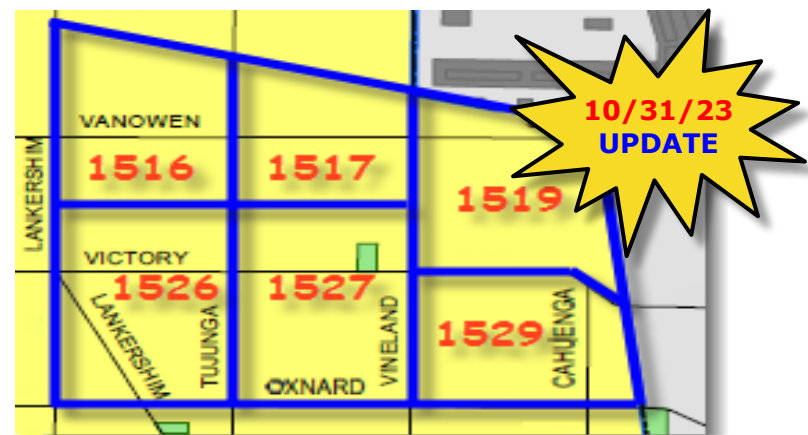

LAPD BASIC CAR 15A27

Senior Lead Officer: Cesar Gonzalez
eMail: 36888@lapd.online
Cell Phone: 1.424.552.0256

North Hollywood LAPD Basic Car 15A27 includes neighborhoods from Lankershim to Clybourn > Railroad to Oxnard.

YEAR-TO-DATE BASIC CAR 15A27	TOTAL PART I CRIMES			
	1/22-10/22	1/23-10/23	+/-	%
GRAND THEFT AUTO (GTA)	115	105	-10	-8.7%
THEFT FROM VEHICLE (BTFV)	98	97	-1	-1.0%
SUBTOTAL AUTO CRIMES	213	202	-11	-5.2%
BURGLARY	70	61	-9	-12.9%
THEFT (PERSONAL / OTHER)	137	171	34	24.8%
TOTAL PROPERTY CRIMES	420	434	14	3.3%
AGGRAVATED ASSAULT	68	58	-10	-14.7%
HOMICIDE	1	1	0	0.0%
RAPE	2	8	6	300.0%
ROBBERY	32	31	-1	-3.1%
TOTAL VIOLENT CRIMES	103	98	-5	-4.9%
TOTAL PART I CRIMES	523	532	9	1.7%