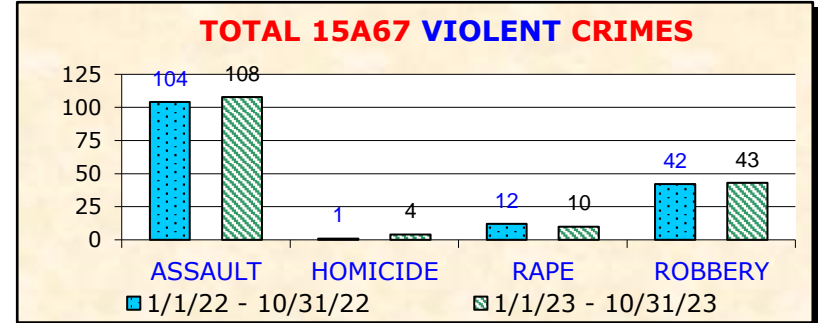

LAPD BASIC CAR 15A67

Senior Lead Officer: Kurtis Delbar
eMail: 38887@lapd.online
Cell Phone: 1.424.267.9558

North Hollywood LAPD Basic Car 15A67 includes the **NoHo Arts District south of Magnolia**; **Toluca Lake**; **West Toluca Lake**; and neighborhoods from Hollywood Fwy to Burbank City Limits > Magnolia to Mulholland.

YEAR-TO-DATE BASIC CAR 15A67	TOTAL PART I CRIMES			
	1/22-10/22	1/23-10/23	+/-	%
GRAND THEFT AUTO (GTA)	159	143	-16	-10.1%
THEFT FROM VEHICLE (BTFV)	287	294	7	2.4%
SUBTOTAL AUTO CRIMES	446	437	-9	-2.0%
BURGLARY	149	134	-15	-10.1%
THEFT (PERSONAL / OTHER)	203	192	-11	-5.4%
TOTAL PROPERTY CRIMES	798	763	-35	-4.4%
AGGRAVATED ASSAULT	104	108	4	3.8%
HOMICIDE	1	4	3	300%
RAPE	12	10	-2	-16.7%
ROBBERY	42	43	1	2.4%
TOTAL VIOLENT CRIMES	159	165	6	3.8%
TOTAL PART I CRIMES	957	928	-29	-3.0%