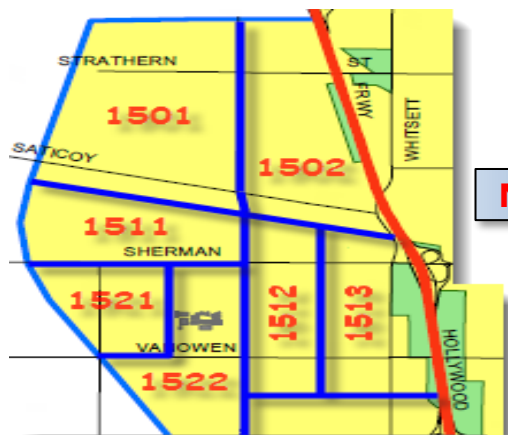

LAPD BASIC CAR 15A21

Senior Lead Officer: Carol Sawamura
eMail: 31322@lapd.online
Cell Phone: 1.818.634.0852

North Hollywood LAPD Basic Car 15A21 includes a portion of Sun Valley and neighborhoods from Tujunga Wash to Hollywood Fwy > Cantara to Kittridge.

YEAR-TO-DATE BASIC CAR 15A21	TOTAL PART I CRIMES			
	1/22-10/22	1/23-10/23	+/-	%
GRAND THEFT AUTO (GTA)	65	125	60	92.3%
THEFT FROM VEHICLE (BTFV)	105	122	17	16.2%
SUBTOTAL AUTO CRIMES	170	247	77	45.3%
BURGLARY	85	87	2	2.4%
THEFT (PERSONAL / OTHER)	87	77	-10	-11.5%
TOTAL PROPERTY CRIMES	342	411	69	20.2%
AGGRAVATED ASSAULT	85	89	4	4.7%
HOMICIDE	2	2	0	0.0%
RAPE	5	6	1	20.0%
ROBBERY	24	18	-6	-25.0%
TOTAL VIOLENT CRIMES	116	115	-1	-0.9%
TOTAL PART I CRIMES	458	526	68	14.8%

Northwest NoHo