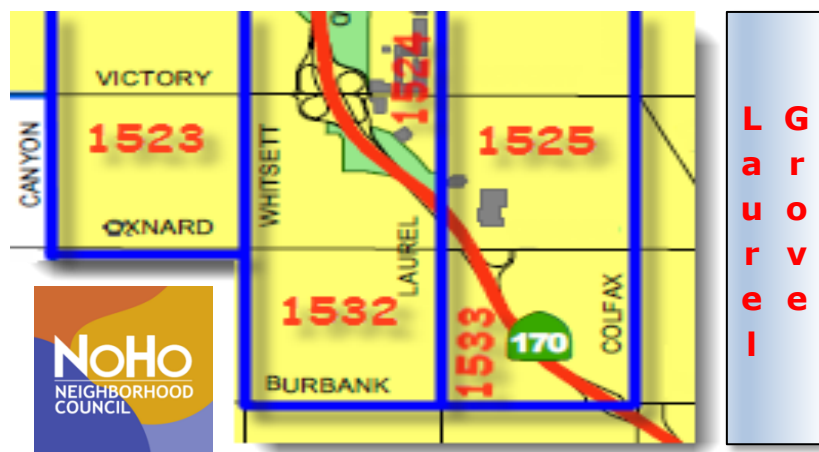

LAPD BASIC CAR 15A33

Senior Lead Officer: Jennifer DuVally
eMail: 30991@lapd.online
Cell Phone: 1.818.634.0809

North Hollywood LAPD Basic Car 15A33 includes **Laurel Grove** and neighborhoods from Coldwater to Colfax > Kittridge to Burbank.

YEAR-TO-DATE BASIC CAR 15A33	TOTAL PART I CRIMES			
	1/22- 12/22	1/23- 12/23	+/-	%
GRAND THEFT AUTO (GTA)	88	100	12	13.6%
THEFT FROM VEHICLE (BTFV)	137	158	21	15.3%
SUBTOTAL AUTO CRIMES	225	258	33	14.7%
BURGLARY	92	86	-6	-6.5%
THEFT (PERSONAL / OTHER)	109	213	104	95.4%
TOTAL PROPERTY CRIMES	426	557	131	30.8%
AGGRAVATED ASSAULT	53	60	7	13.2%
HOMICIDE	0	2	2	
RAPE	5	5	0	0.0%
ROBBERY	22	28	6	27.3%
TOTAL VIOLENT CRIMES	80	95	15	18.8%
TOTAL PART I CRIMES	506	652	146	28.9%