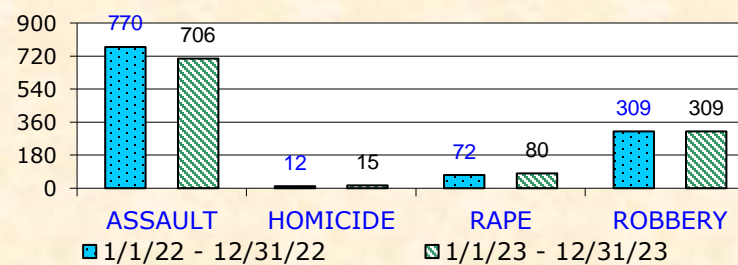

X 9.9%	X 1.1%	✓ -2.4%	X 20.2%
GTA	BTFV	BURGLARY	THEFT

PROPERTY CRIMES INCREASE

There was a 9.9% increase in Grand Theft Auto (GTA) year-to-date, and a 1.1% increase in Burglary Theft From Vehicle (BTFV).

Commercial and Residential Burglary decreased 2.4% year-to-date in North Hollywood, while Personal / Other Theft increased 20.2%.

Grand Theft Auto (GTA): The theft or attempted theft of a motor vehicle including car, truck, or motorcycle.
Burglary Theft From Vehicle (BTFV): The theft or attempted theft of property from a motor vehicle.
Burglary: The unlawful entry of a commercial or residential structure to commit a felony or a theft.
Theft: The unlawful taking, carrying, leading, or riding away of property from the possession of another including bicycle theft, pickpocket, purse snatching, theft from person, shoplifting, etc.

- For local crime mapping with up to 6-months current LAPD data, visit www.crimemapping.com
- For local crime alerts, visit www.spotcrime.com

North Hollywood Violent Crimes

TOTAL VIOLENT CRIMES

YEAR-TO-DATE NORTH HOLLYWOOD	TOTAL VIOLENT CRIMES			
	1/22-12/22	1/23-12/23	+/-	%
AGGRAVATED ASSAULT	770	706	-64	-8.3%
HOMICIDE	12	15	3	25.0%
RAPE	72	80	8	11.1%
ROBBERY	309	309	0	0.0%
TOTAL VIOLENT CRIMES	1163	1110	-53	-4.6%

✓ -8.3%	X 25.0%	X 11.1%	▲ 0.0%
ASSAULT	HOMICIDE	RAPE	ROBBERY

VIOLENT CRIMES DECREASE

There was an 8.3% decrease in Aggravated Assault during the past 12-months, while Homicide increased.

Rape and other Sex Crimes increased 11.1% year-to-date, while Robbery held steady in North Hollywood.