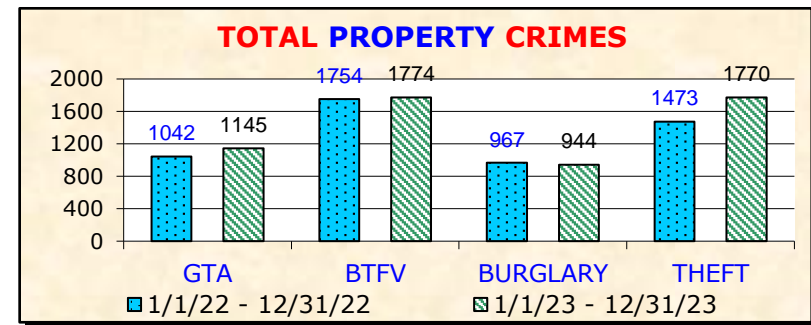

YEAR-TO-DATE BASIC CAR 15A85	TOTAL PART I CRIMES			
	1/22- 12/22	1/23- 12/23	+/-	%
GRAND THEFT AUTO (GTA)	126	128	2	1.6%
THEFT FROM VEHICLE (BTFV)	363	347	-16	-4.4%
SUBTOTAL AUTO CRIMES	489	475	-14	-2.9%
BURGLARY	236	253	17	7.2%
THEFT (PERSONAL / OTHER)	254	299	45	17.7%
TOTAL PROPERTY CRIMES	979	1027	48	4.9%
AGGRAVATED ASSAULT	77	57	-20	-26.0%
HOMICIDE	1	0	-1	-100%
RAPE	15	8	-7	-46.7%
ROBBERY	51	55	4	7.8%
TOTAL VIOLENT CRIMES	144	120	-24	-16.7%
TOTAL PART I CRIMES	1123	1147	24	2.1%

YEAR-TO-DATE NORTH HOLLYWOOD	TOTAL PART I CRIMES			
	1/22- 12/22	1/23- 12/23	+/-	%
GRAND THEFT AUTO (GTA)	1042	1145	103	9.9%
THEFT FROM VEHICLE (BTFV)	1754	1774	20	1.1%
SUBTOTAL AUTO CRIMES	2796	2919	123	4.4%
BURGLARY	967	944	-23	-2.4%
THEFT (PERSONAL / OTHER)	1473	1770	297	20.2%
TOTAL PROPERTY CRIMES	5236	5633	397	7.6%
AGGRAVATED ASSAULT	770	706	-64	-8.3%
HOMICIDE	12	15	3	25.0%
RAPE	72	80	8	11.1%
ROBBERY	309	309	0	0.0%
TOTAL VIOLENT CRIMES	1163	1110	-53	-4.6%
TOTAL PART I CRIMES	6399	6743	344	5.4%