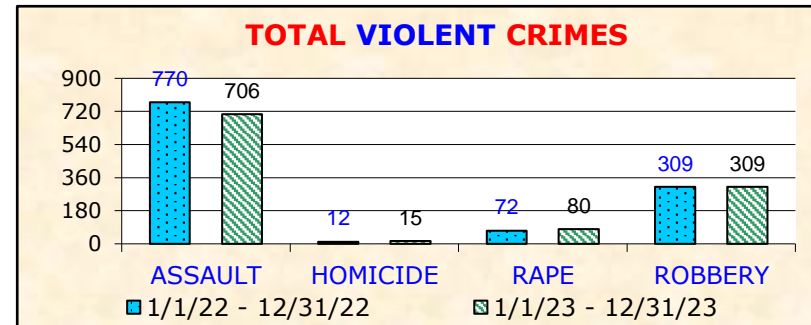

Part I Crime: The law enforcement term for serious and/or violent crimes that includes auto theft, burglary, personal theft, aggravated assault, homicide, sex crimes, and robbery, which comply with the FBI Uniform Crime Reporting Guidelines.

- Statistics from LAPD "Crime Data from 2020 to Present" dataset on City of Los Angeles Open Data Portal
- For feedback about this pamphlet, eMail robm4NoHo@gmail.com

North Hollywood