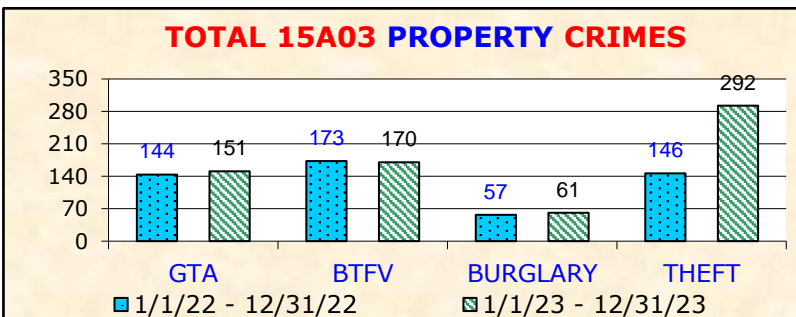

LAPD BASIC CAR 15A03

Senior Lead Officer: Gabriel Ahedo
eMail: 33107@lapd.online
Cell Phone: 1.818.634.0949

North Hollywood LAPD Basic Car 15A03 includes neighborhoods from Hollywood Fwy to Clybourn > Satcoy to Kittridge.

YEAR-TO-DATE BASIC CAR 15A03	TOTAL PART I CRIMES			
	1/22- 12/22	1/23- 12/23	+/-	%
GRAND THEFT AUTO (GTA)	144	151	7	4.9%
THEFT FROM VEHICLE (BTFV)	173	170	-3	-1.7%
SUBTOTAL AUTO CRIMES	317	321	4	1.3%
BURGLARY	57	61	4	7.0%
THEFT (PERSONAL / OTHER)	146	292	146	100%
TOTAL PROPERTY CRIMES	520	674	154	29.6%
AGGRAVATED ASSAULT	121	97	-24	-19.8%
HOMICIDE	3	1	-2	-66.7%
RAPE	7	7	0	0.0%
ROBBERY	53	28	-25	-47.2%
TOTAL VIOLENT CRIMES	184	133	-51	-27.7%
TOTAL PART I CRIMES	704	807	103	14.6%