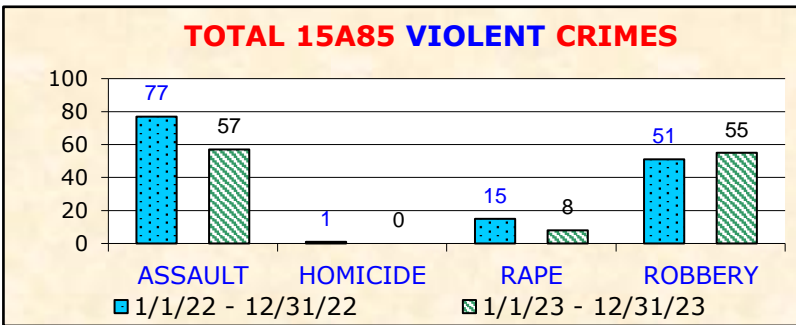

LAPD BASIC CAR 15A85

Senior Lead Officer: Shawn Smith
eMail: 33751@lapd.online
Cell Phone: 1.818.634.2593

North Hollywood LAPD Basic Car 15A85 includes Studio City and neighborhoods from Coldwater to Hollywood Fwy > Ventura Fwy to Mulholland.

YEAR-TO-DATE BASIC CAR 15A85	TOTAL PART I CRIMES			
	1/22- 12/22	1/23- 12/23	+/-	%
GRAND THEFT AUTO (GTA)	126	128	2	1.6%
THEFT FROM VEHICLE (BTFV)	363	347	-16	-4.4%
SUBTOTAL AUTO CRIMES	489	475	-14	-2.9%
BURGLARY	236	253	17	7.2%
THEFT (PERSONAL / OTHER)	254	299	45	17.7%
TOTAL PROPERTY CRIMES	979	1027	48	4.9%
AGGRAVATED ASSAULT	77	57	-20	-26.0%
HOMICIDE	1	0	-1	-100%
RAPE	15	8	-7	-46.7%
ROBBERY	51	55	4	7.8%
TOTAL VIOLENT CRIMES	144	120	-24	-16.7%
TOTAL PART I CRIMES	1123	1147	24	2.1%

S
C
t
u
d
i
o

NORTH HOLLYWOOD LAPD

The communities served by the North Hollywood LAPD include North Hollywood, Studio City, Valley Village, Toluca Lake, West Toluca Lake, and a portion of Sun Valley.

We hope that access to local crime statistics may help the residents and businesses of North Hollywood to better understand the challenges we face as a community.

YEAR-TO-DATE NORTH HOLLYWOOD	TOTAL PART I CRIMES			
	1/22- 12/22	1/23- 12/23	+/-	%
GRAND THEFT AUTO (GTA)	1042	1145	103	9.9%
THEFT FROM VEHICLE (BTFV)	1754	1774	20	1.1%
SUBTOTAL AUTO CRIMES	2796	2919	123	4.4%
BURGLARY	967	944	-23	-2.4%
THEFT (PERSONAL / OTHER)	1473	1770	297	20.2%
TOTAL PROPERTY CRIMES	5236	5633	397	7.6%
AGGRAVATED ASSAULT	770	706	-64	-8.3%
HOMICIDE	12	15	3	25.0%
RAPE	72	80	8	11.1%
ROBBERY	309	309	0	0.0%
TOTAL VIOLENT CRIMES	1163	1110	-53	-4.6%
TOTAL PART I CRIMES	6399	6743	344	5.4%