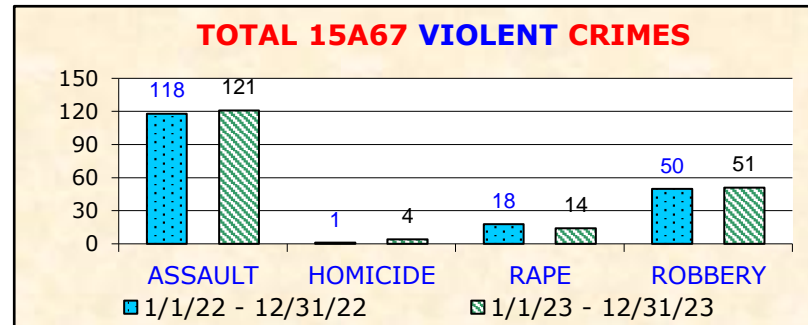

LAPD BASIC CAR 15A67

Senior Lead Officer: Kurtis Delbar
eMail: 38887@lapd.online
Cell Phone: 1.424.267.9558

North Hollywood LAPD Basic Car 15A67 includes the **NoHo Arts District south of Magnolia**; **Toluca Lake**; **West Toluca Lake**; and neighborhoods from Hollywood Fwy to Burbank City Limits > Magnolia to Mulholland.

YEAR-TO-DATE BASIC CAR 15A67	TOTAL PART I CRIMES			
	1/22- 12/22	1/23- 12/23	+/-	%
GRAND THEFT AUTO (GTA)	187	169	-18	-9.6%
THEFT FROM VEHICLE (BTFV)	347	341	-6	-1.7%
SUBTOTAL AUTO CRIMES	534	510	-24	-4.5%
BURGLARY	178	164	-14	-7.9%
THEFT (PERSONAL / OTHER)	236	243	7	3.0%
TOTAL PROPERTY CRIMES	948	917	-31	-3.3%
AGGRAVATED ASSAULT	118	121	3	2.5%
HOMICIDE	1	4	3	300%
RAPE	18	14	-4	-22.2%
ROBBERY	50	51	1	2.0%
TOTAL VIOLENT CRIMES	187	190	3	1.6%
TOTAL PART I CRIMES	1135	1107	-28	-2.5%