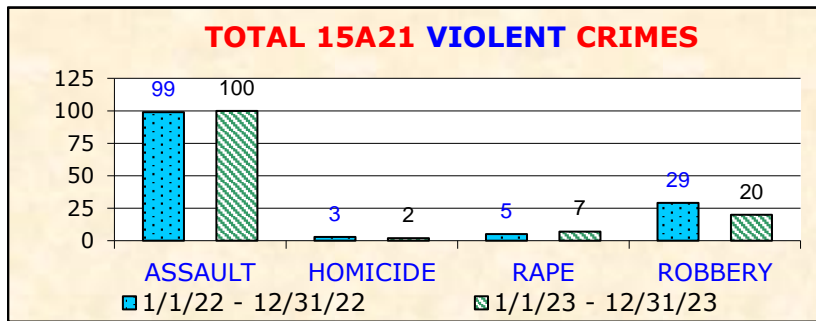

YEAR-TO-DATE BASIC CAR 15A67	TOTAL PART I CRIMES			
	1/22- 12/22	1/23- 12/23	+/-	%
GRAND THEFT AUTO (GTA)	187	169	-18	-9.6%
THEFT FROM VEHICLE (BTFV)	347	341	-6	-1.7%
SUBTOTAL AUTO CRIMES	534	510	-24	-4.5%
BURGLARY	178	164	-14	-7.9%
THEFT (PERSONAL / OTHER)	236	243	7	3.0%
TOTAL PROPERTY CRIMES	948	917	-31	-3.3%
AGGRAVATED ASSAULT	118	121	3	2.5%
HOMICIDE	1	4	3	300%
RAPE	18	14	-4	-22.2%
ROBBERY	50	51	1	2.0%
TOTAL VIOLENT CRIMES	187	190	3	1.6%
TOTAL PART I CRIMES	1135	1107	-28	-2.5%

YEAR-TO-DATE BASIC CAR 15A21	TOTAL PART I CRIMES			
	1/22- 12/22	1/23- 12/23	+/-	%
GRAND THEFT AUTO (GTA)	81	140	59	72.8%
THEFT FROM VEHICLE (BTFV)	127	146	19	15.0%
SUBTOTAL AUTO CRIMES	208	286	78	37.5%
BURGLARY	106	112	6	5.7%
THEFT (PERSONAL / OTHER)	108	96	-12	-11.1%
TOTAL PROPERTY CRIMES	422	494	72	17.1%
AGGRAVATED ASSAULT	99	100	1	1.0%
HOMICIDE	3	2	-1	-33.3%
RAPE	5	7	2	40.0%
ROBBERY	29	20	-9	-31.0%
TOTAL VIOLENT CRIMES	136	129	-7	-5.1%
TOTAL PART I CRIMES	558	623	65	11.6%