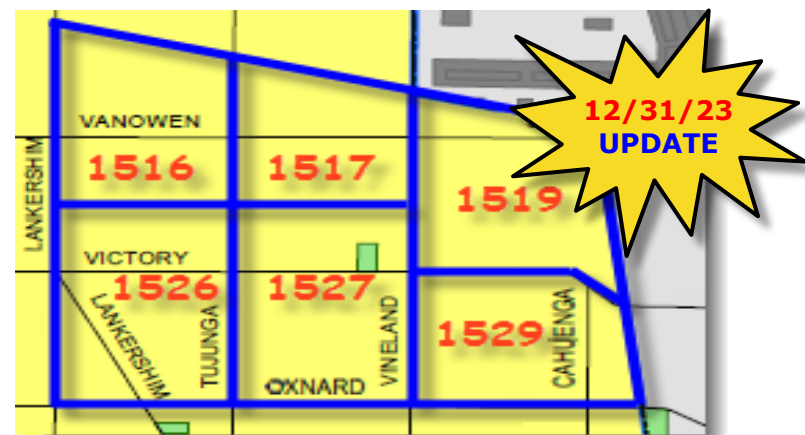

LAPD BASIC CAR 15A27

Senior Lead Officer: Cesar Gonzalez
eMail: 36888@lapd.online
Cell Phone: 1.424.552.0256

North Hollywood LAPD Basic Car 15A27 includes neighborhoods from Lankershim to Clybourn > Railroad to Oxnard.

YEAR-TO-DATE BASIC CAR 15A27	TOTAL PART I CRIMES			
	1/22- 12/22	1/23- 12/23	+/-	%
GRAND THEFT AUTO (GTA)	136	140	4	2.9%
THEFT FROM VEHICLE (BTFV)	112	117	5	4.5%
SUBTOTAL AUTO CRIMES	248	257	9	3.6%
BURGLARY	95	72	-23	-24.2%
THEFT (PERSONAL / OTHER)	153	214	61	39.9%
TOTAL PROPERTY CRIMES	496	543	47	9.5%
AGGRAVATED ASSAULT	86	70	-16	-18.6%
HOMICIDE	1	1	0	0.0%
RAPE	2	9	7	350%
ROBBERY	38	32	-6	-15.8%
TOTAL VIOLENT CRIMES	127	112	-15	-11.8%
TOTAL PART I CRIMES	623	655	32	5.1%