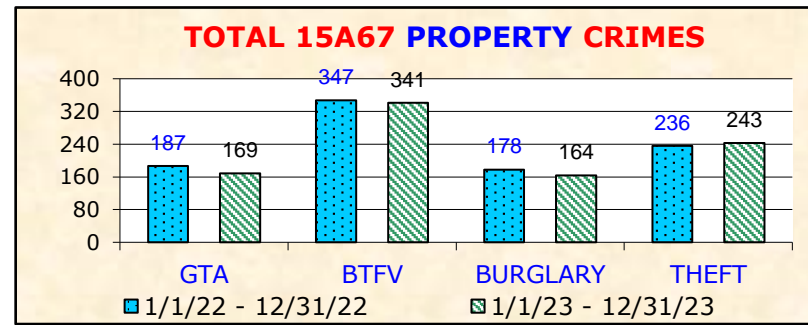

LAPD BASIC CAR 15A67

Senior Lead Officer: Kurtis Delbar
eMail: 38887@lapd.online
Cell Phone: 1.424.267.9558

North Hollywood LAPD Basic Car 15A67 includes the **NoHo Arts District south of Magnolia**; **Toluca Lake**; **West Toluca Lake**; and neighborhoods from Hollywood Fwy to Burbank City Limits > Magnolia to Mulholland.

YEAR-TO-DATE BASIC CAR 15A67	TOTAL PART I CRIMES			
	1/22- 12/22	1/23- 12/23	+/-	%
GRAND THEFT AUTO (GTA)	187	169	-18	-9.6%
THEFT FROM VEHICLE (BTFV)	347	341	-6	-1.7%
SUBTOTAL AUTO CRIMES	534	510	-24	-4.5%
BURGLARY	178	164	-14	-7.9%
THEFT (PERSONAL / OTHER)	236	243	7	3.0%
TOTAL PROPERTY CRIMES	948	917	-31	-3.3%
AGGRAVATED ASSAULT	118	121	3	2.5%
HOMICIDE	1	4	3	300%
RAPE	18	14	-4	-22.2%
ROBBERY	50	51	1	2.0%
TOTAL VIOLENT CRIMES	187	190	3	1.6%
TOTAL PART I CRIMES	1135	1107	-28	-2.5%