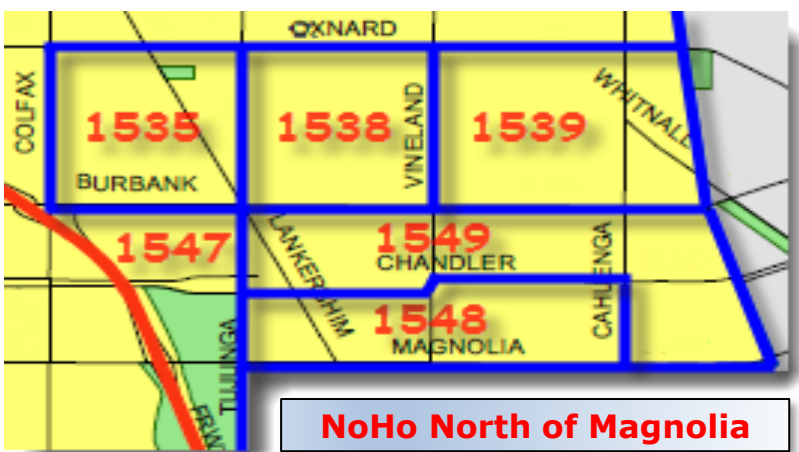

LAPD BASIC CAR 15A39

Senior Lead Officer: Jonathan Ojeda
eMail: 39607@lapd.online
Cell Phone: 1.424.298.5040

North Hollywood LAPD Basic Car 15A39 includes the **NoHo Arts District north of Magnolia**; NoHo Metro Red and Orange Line Stations; North Hollywood Park south to Riverside; and neighborhoods from Colfax to Clybourn > Oxnard to Magnolia.

YEAR-TO-DATE BASIC CAR 15A39	TOTAL PART I CRIMES			
	1/22- 12/22	1/23- 12/23	+/-	%
GRAND THEFT AUTO (GTA)	166	147	-19	-11.4%
THEFT FROM VEHICLE (BTFV)	251	237	-14	-5.6%
SUBTOTAL AUTO CRIMES	417	384	-33	-7.9%
BURGLARY	103	102	-1	-1.0%
THEFT (PERSONAL / OTHER)	322	275	-47	-14.6%
TOTAL PROPERTY CRIMES	842	761	-81	-9.6%
AGGRAVATED ASSAULT	151	163	12	7.9%
HOMICIDE	2	4	2	100%
RAPE	17	25	8	47.1%
ROBBERY	55	73	18	32.7%
TOTAL VIOLENT CRIMES	225	265	40	17.8%
TOTAL PART I CRIMES	1067	1026	-41	-3.8%