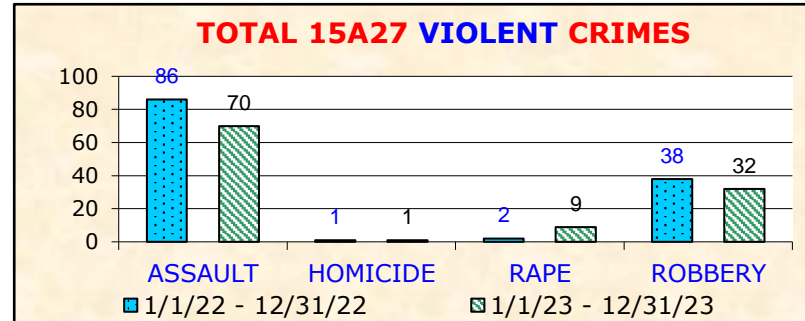

LAPD BASIC CAR 15A27

Senior Lead Officer: Cesar Gonzalez
eMail: 36888@lapd.online
Cell Phone: 1.424.552.0256

North Hollywood LAPD Basic Car 15A27 includes neighborhoods from Lankershim to Clybourn > Railroad to Oxnard.

YEAR-TO-DATE BASIC CAR 15A27	TOTAL PART I CRIMES			
	1/22- 12/22	1/23- 12/23	+/-	%
GRAND THEFT AUTO (GTA)	136	140	4	2.9%
THEFT FROM VEHICLE (BTFV)	112	117	5	4.5%
SUBTOTAL AUTO CRIMES	248	257	9	3.6%
BURGLARY	95	72	-23	-24.2%
THEFT (PERSONAL / OTHER)	153	214	61	39.9%
TOTAL PROPERTY CRIMES	496	543	47	9.5%
AGGRAVATED ASSAULT	86	70	-16	-18.6%
HOMICIDE	1	1	0	0.0%
RAPE	2	9	7	350%
ROBBERY	38	32	-6	-15.8%
TOTAL VIOLENT CRIMES	127	112	-15	-11.8%
TOTAL PART I CRIMES	623	655	32	5.1%