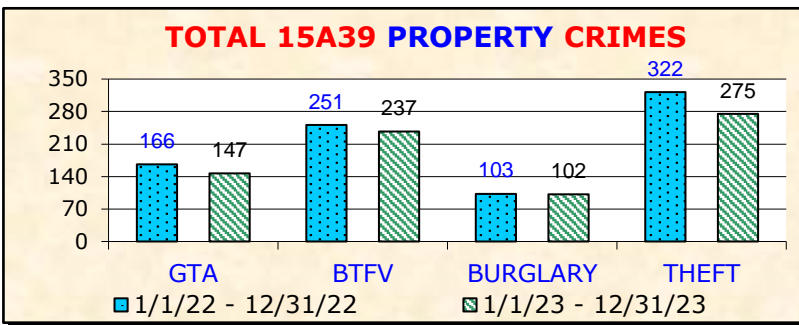

LAPD BASIC CAR 15A39

Senior Lead Officer: Jonathan Ojeda
eMail: 39607@lapd.online
Cell Phone: 1.424.298.5040

North Hollywood LAPD Basic Car 15A39 includes the **NoHo Arts District north of Magnolia**; NoHo Metro Red and Orange Line Stations; North Hollywood Park south to Riverside; and neighborhoods from Colfax to Clybourn > Oxnard to Magnolia.

YEAR-TO-DATE BASIC CAR 15A39	TOTAL PART I CRIMES			
	1/22- 12/22	1/23- 12/23	+/-	%
GRAND THEFT AUTO (GTA)	166	147	-19	-11.4%
THEFT FROM VEHICLE (BTFV)	251	237	-14	-5.6%
SUBTOTAL AUTO CRIMES	417	384	-33	-7.9%
BURGLARY	103	102	-1	-1.0%
THEFT (PERSONAL / OTHER)	322	275	-47	-14.6%
TOTAL PROPERTY CRIMES	842	761	-81	-9.6%
AGGRAVATED ASSAULT	151	163	12	7.9%
HOMICIDE	2	4	2	100%
RAPE	17	25	8	47.1%
ROBBERY	55	73	18	32.7%
TOTAL VIOLENT CRIMES	225	265	40	17.8%
TOTAL PART I CRIMES	1067	1026	-41	-3.8%