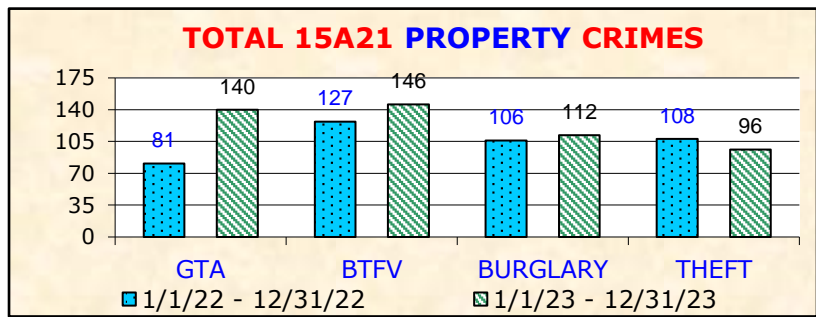

YEAR-TO-DATE BASIC CAR 15A67	TOTAL PART I CRIMES			
	1/22- 12/22	1/23- 12/23	+/-	%
GRAND THEFT AUTO (GTA)	187	169	-18	-9.6%
THEFT FROM VEHICLE (BTFV)	347	341	-6	-1.7%
SUBTOTAL AUTO CRIMES	534	510	-24	-4.5%
BURGLARY	178	164	-14	-7.9%
THEFT (PERSONAL / OTHER)	236	243	7	3.0%
TOTAL PROPERTY CRIMES	948	917	-31	-3.3%
AGGRAVATED ASSAULT	118	121	3	2.5%
HOMICIDE	1	4	3	300%
RAPE	18	14	-4	-22.2%
ROBBERY	50	51	1	2.0%
TOTAL VIOLENT CRIMES	187	190	3	1.6%
TOTAL PART I CRIMES	1135	1107	-28	-2.5%

YEAR-TO-DATE BASIC CAR 15A21	TOTAL PART I CRIMES			
	1/22- 12/22	1/23- 12/23	+/-	%
GRAND THEFT AUTO (GTA)	81	140	59	72.8%
THEFT FROM VEHICLE (BTFV)	127	146	19	15.0%
SUBTOTAL AUTO CRIMES	208	286	78	37.5%
BURGLARY	106	112	6	5.7%
THEFT (PERSONAL / OTHER)	108	96	-12	-11.1%
TOTAL PROPERTY CRIMES	422	494	72	17.1%
AGGRAVATED ASSAULT	99	100	1	1.0%
HOMICIDE	3	2	-1	-33.3%
RAPE	5	7	2	40.0%
ROBBERY	29	20	-9	-31.0%
TOTAL VIOLENT CRIMES	136	129	-7	-5.1%
TOTAL PART I CRIMES	558	623	65	11.6%