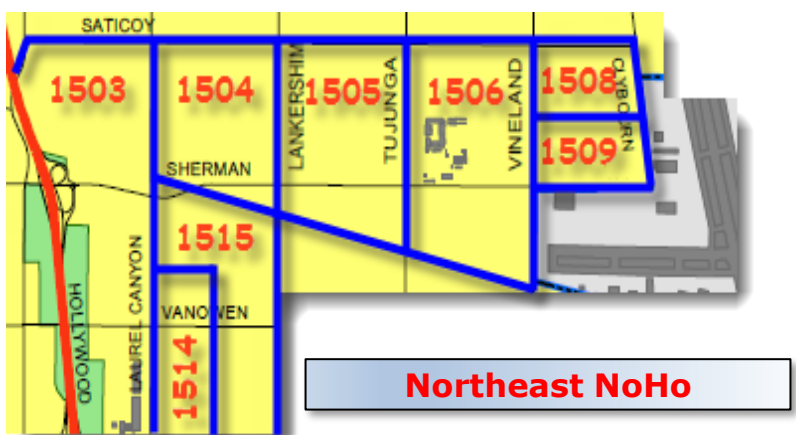

LAPD BASIC CAR 15A03

Senior Lead Officer: Gabriel Ahedo
eMail: 33107@lapd.online
Cell Phone: 1.818.634.0949

North Hollywood LAPD Basic Car 15A03 includes neighborhoods from Hollywood Fwy to Clybourn > Satcoy to Kittridge.

YEAR-TO-DATE BASIC CAR 15A03	TOTAL PART I CRIMES			
	1/22- 12/22	1/23- 12/23	+/-	%
GRAND THEFT AUTO (GTA)	144	151	7	4.9%
THEFT FROM VEHICLE (BTFV)	173	170	-3	-1.7%
SUBTOTAL AUTO CRIMES	317	321	4	1.3%
BURGLARY	57	61	4	7.0%
THEFT (PERSONAL / OTHER)	146	292	146	100%
TOTAL PROPERTY CRIMES	520	674	154	29.6%
AGGRAVATED ASSAULT	121	97	-24	-19.8%
HOMICIDE	3	1	-2	-66.7%
RAPE	7	7	0	0.0%
ROBBERY	53	28	-25	-47.2%
TOTAL VIOLENT CRIMES	184	133	-51	-27.7%
TOTAL PART I CRIMES	704	807	103	14.6%