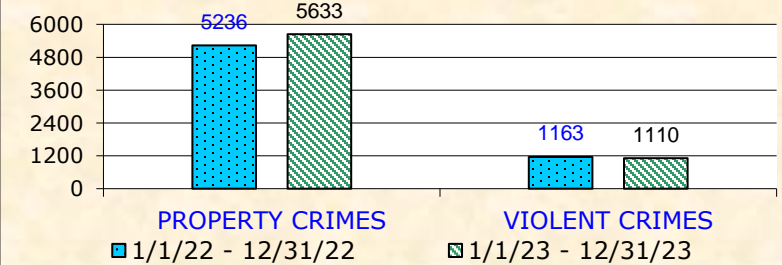

- For local crime mapping with up to 6-months current LAPD data, visit www.crimemapping.com
- For local crime alerts, visit www.spotcrime.com

North Hollywood Violent Crimes

TOTAL VIOLENT CRIMES

YEAR-TO-DATE NORTH HOLLYWOOD	TOTAL VIOLENT CRIMES			
	1/22-12/22	1/23-12/23	+/-	%
AGGRAVATED ASSAULT	770	706	-64	-8.3%
HOMICIDE	12	15	3	25.0%
RAPE	72	80	8	11.1%
ROBBERY	309	309	0	0.0%
TOTAL VIOLENT CRIMES	1163	1110	-53	-4.6%

✓ -8.3%	X 25.0%	X 11.1%	▲ 0.0%
ASSAULT	HOMICIDE	RAPE	ROBBERY

VIOLENT CRIMES DECREASE

There was an 8.3% decrease in Aggravated Assault during the past 12-months, while Homicide increased.

Rape and other Sex Crimes increased 11.1% year-to-date, while Robbery held steady in North Hollywood.

Total North Hollywood Part I Crimes

TOTAL PART I CRIMES

YEAR-TO-DATE NORTH HOLLYWOOD	TOTAL PART I CRIMES			
	1/22-12/22	1/23-12/23	+/-	%
TOTAL PROPERTY CRIMES	5236	5633	397	7.6%
TOTAL VIOLENT CRIMES	1163	1110	-53	-4.6%
TOTAL PART I CRIMES	6399	6743	344	5.4%