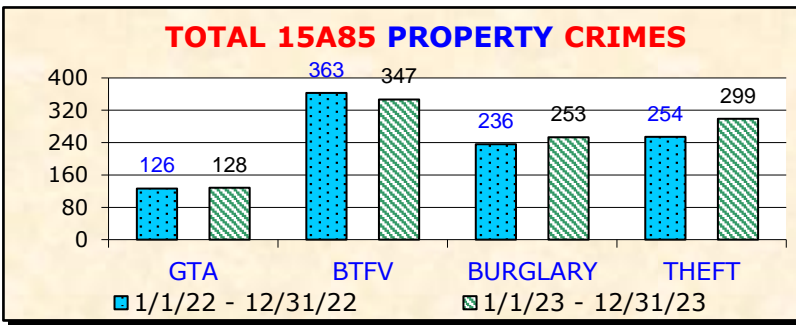

LAPD BASIC CAR 15A85

Senior Lead Officer: Shawn Smith
eMail: 33751@lapd.online
Cell Phone: 1.818.634.2593

North Hollywood LAPD Basic Car 15A85 includes Studio City and neighborhoods from Coldwater to Hollywood Fwy > Ventura Fwy to Mulholland.

YEAR-TO-DATE BASIC CAR 15A85	TOTAL PART I CRIMES			
	1/22- 12/22	1/23- 12/23	+/-	%
GRAND THEFT AUTO (GTA)	126	128	2	1.6%
THEFT FROM VEHICLE (BTFV)	363	347	-16	-4.4%
SUBTOTAL AUTO CRIMES	489	475	-14	-2.9%
BURGLARY	236	253	17	7.2%
THEFT (PERSONAL / OTHER)	254	299	45	17.7%
TOTAL PROPERTY CRIMES	979	1027	48	4.9%
AGGRAVATED ASSAULT	77	57	-20	-26.0%
HOMICIDE	1	0	-1	-100%
RAPE	15	8	-7	-46.7%
ROBBERY	51	55	4	7.8%
TOTAL VIOLENT CRIMES	144	120	-24	-16.7%
TOTAL PART I CRIMES	1123	1147	24	2.1%

S
C
t
u
d
i
o

NORTH HOLLYWOOD LAPD

The communities served by the North Hollywood LAPD include North Hollywood, Studio City, Valley Village, Toluca Lake, West Toluca Lake, and a portion of Sun Valley.

We hope that access to local crime statistics may help the residents and businesses of North Hollywood to better understand the challenges we face as a community.

YEAR-TO-DATE NORTH HOLLYWOOD	TOTAL PART I CRIMES			
	1/22- 12/22	1/23- 12/23	+/-	%
GRAND THEFT AUTO (GTA)	1042	1145	103	9.9%
THEFT FROM VEHICLE (BTFV)	1754	1774	20	1.1%
SUBTOTAL AUTO CRIMES	2796	2919	123	4.4%
BURGLARY	967	944	-23	-2.4%
THEFT (PERSONAL / OTHER)	1473	1770	297	20.2%
TOTAL PROPERTY CRIMES	5236	5633	397	7.6%
AGGRAVATED ASSAULT	770	706	-64	-8.3%
HOMICIDE	12	15	3	25.0%
RAPE	72	80	8	11.1%
ROBBERY	309	309	0	0.0%
TOTAL VIOLENT CRIMES	1163	1110	-53	-4.6%
TOTAL PART I CRIMES	6399	6743	344	5.4%