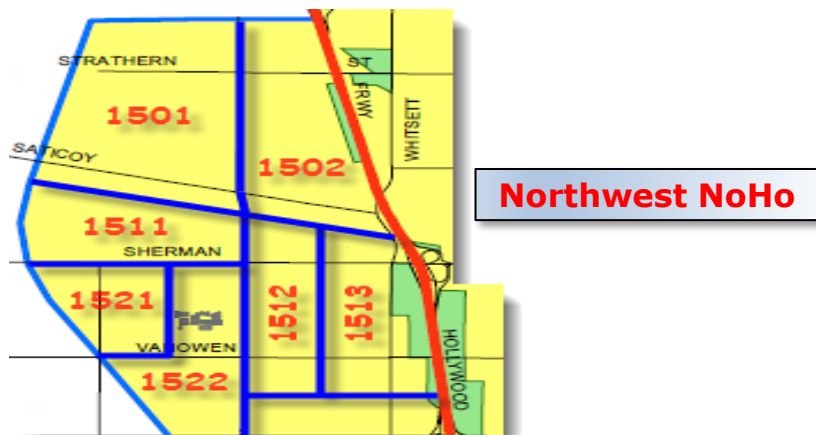

YEAR-TO-DATE BASIC CAR 15A21	TOTAL PART I CRIMES			
	1/22- 12/22	1/23- 12/23	+/-	%
GRAND THEFT AUTO (GTA)	81	140	59	72.8%
THEFT FROM VEHICLE (BTFV)	127	146	19	15.0%
SUBTOTAL AUTO CRIMES	208	286	78	37.5%
BURGLARY	106	112	6	5.7%
THEFT (PERSONAL / OTHER)	108	96	-12	-11.1%
TOTAL PROPERTY CRIMES	422	494	72	17.1%
AGGRAVATED ASSAULT	99	100	1	1.0%
HOMICIDE	3	2	-1	-33.3%
RAPE	5	7	2	40.0%
ROBBERY	29	20	-9	-31.0%
TOTAL VIOLENT CRIMES	136	129	-7	-5.1%
TOTAL PART I CRIMES	558	623	65	11.6%