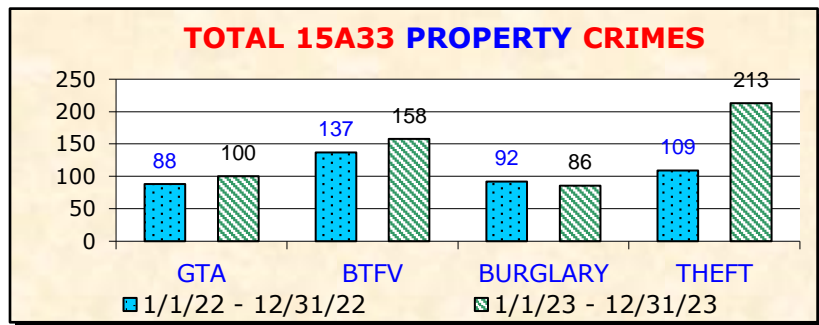

LAPD BASIC CAR 15A33

Senior Lead Officer: Jennifer DuVally
eMail: 30991@lapd.online
Cell Phone: 1.818.634.0809

North Hollywood LAPD Basic Car 15A33 includes **Laurel Grove** and neighborhoods from Coldwater to Colfax > Kittridge to Burbank.

YEAR-TO-DATE BASIC CAR 15A33	TOTAL PART I CRIMES			
	1/22- 12/22	1/23- 12/23	+/-	%
GRAND THEFT AUTO (GTA)	88	100	12	13.6%
THEFT FROM VEHICLE (BTFV)	137	158	21	15.3%
SUBTOTAL AUTO CRIMES	225	258	33	14.7%
BURGLARY	92	86	-6	-6.5%
THEFT (PERSONAL / OTHER)	109	213	104	95.4%
TOTAL PROPERTY CRIMES	426	557	131	30.8%
AGGRAVATED ASSAULT	53	60	7	13.2%
HOMICIDE	0	2	2	
RAPE	5	5	0	0.0%
ROBBERY	22	28	6	27.3%
TOTAL VIOLENT CRIMES	80	95	15	18.8%
TOTAL PART I CRIMES	506	652	146	28.9%