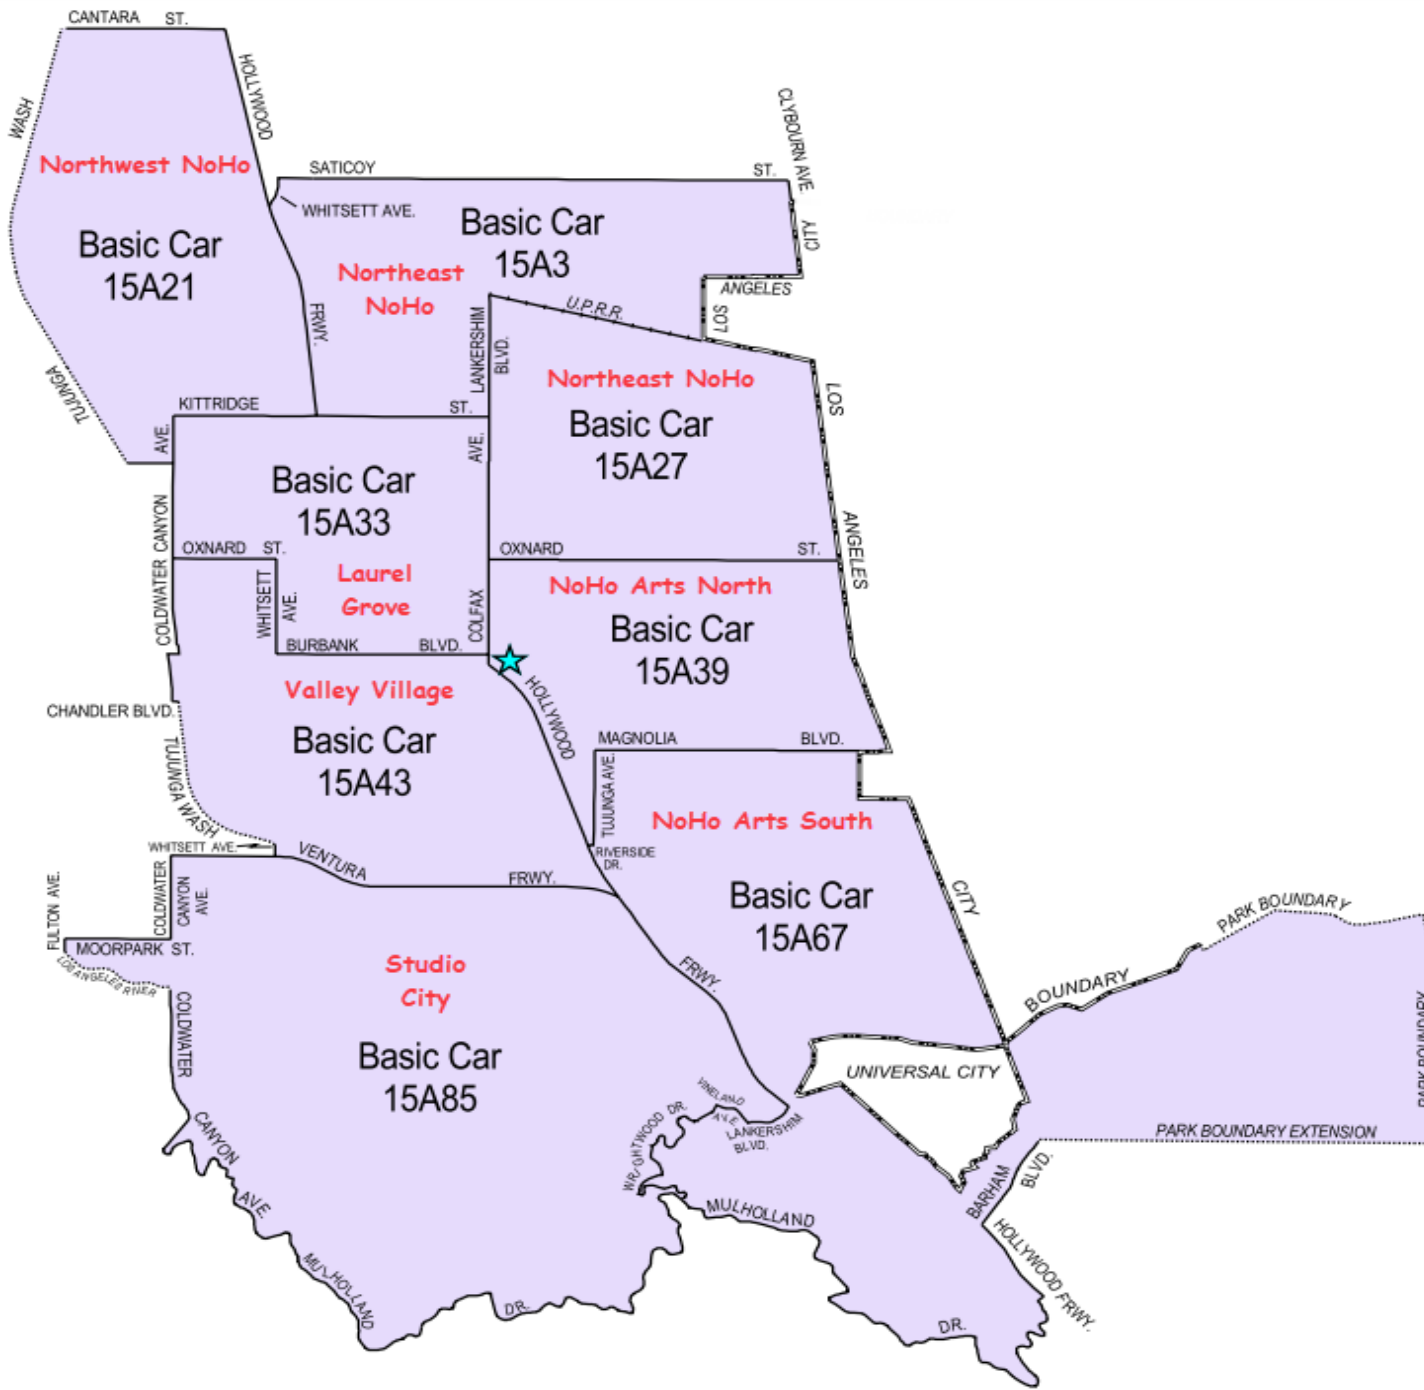

North Hollywood Area

LAPD Basic Car Map

In case of emergency, dial 9-1-1
To report any non-emergency crime, call 1.877.ASK.LAPD (1.877.275.5273)
For general inquiries and information, call NoHo LAPD Front Desk 1.818.754.8300
www.lapdonline.org/north-hollywood-community-police-station

LAPD BASIC CAR 15A03

Senior Lead Officer: Gabriel Ahedo
eMail: 33107@lapd.online
Cell Phone: 1.818.634.0949

LAPD BASIC CAR 15A21

Senior Lead Officer: Carol Sawamura
eMail: 31322@lapd.online
Cell Phone: 1.818.634.0852

LAPD BASIC CAR 15A27

Senior Lead Officer: Cesar Gonzalez
eMail: 36888@lapd.online
Cell Phone: 1.424.552.0256

LAPD BASIC CAR 15A33

Senior Lead Officer: Jennifer DuVally
eMail: 30991@lapd.online
Cell Phone: 1.818.634.0809

LAPD BASIC CAR 15A39

Senior Lead Officer: Jonathan Ojeda
eMail: 39607@lapd.online
Cell Phone: 1.424.298.5040

LAPD BASIC CAR 15A43

Senior Lead Officer: Robert Benavidez
eMail: 32151@lapd.online
Cell Phone: 1.818.634.0978

LAPD BASIC CAR 15A67

Senior Lead Officer: Kurtis Delbar
eMail: 38887@lapd.online
Cell Phone: 1.424.267.9558

LAPD BASIC CAR 15A85

Senior Lead Officer: Shawn Smith
eMail: 33751@lapd.online
Cell Phone: 1.818.634.2593

Some types of non-emergency crimes may be reported to LAPD online such as Theft; Theft From Vehicle; Lost Property; Minor Traffic Collisions; Hit and Run; and Vandalism.
Online Police Reports may be filed in English or Spanish at <https://www.lapdonline.org/file-a-police-report/>
If this is an emergency or crime in progress, dial 9-1-1