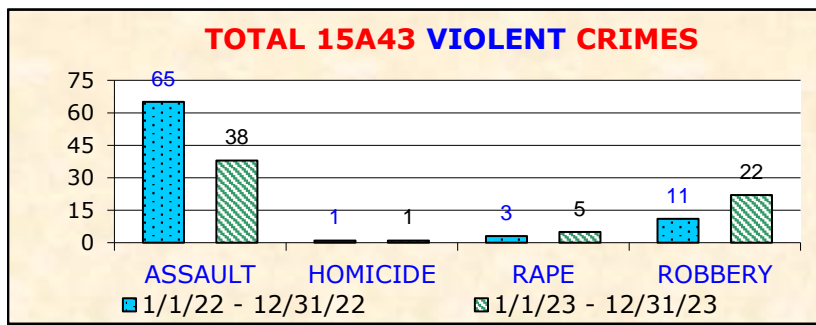

LAPD BASIC CAR 15A43

Senior Lead Officer: Robert Benavidez
eMail: 32151@lapd.online
Cell Phone: 1.818.634.0978

North Hollywood LAPD Basic Car 15A43 includes Valley Village and neighborhoods from Coldwater to Hollywood Fwy > Burbank to Ventura Fwy.

YEAR-TO-DATE BASIC CAR 15A43	TOTAL PART I CRIMES			
	1/22- 12/22	1/23- 12/23	+/-	%
GRAND THEFT AUTO (GTA)	114	170	56	49.1%
THEFT FROM VEHICLE (BTFV)	244	258	14	5.7%
SUBTOTAL AUTO CRIMES	358	428	70	19.6%
BURGLARY	100	94	-6	-6.0%
THEFT (PERSONAL / OTHER)	145	138	-7	-4.8%
TOTAL PROPERTY CRIMES	603	660	57	9.5%
AGGRAVATED ASSAULT	65	38	-27	-41.5%
HOMICIDE	1	1	0	0.0%
RAPE	3	5	2	66.7%
ROBBERY	11	22	11	100%
TOTAL VIOLENT CRIMES	80	66	-14	-17.5%
TOTAL PART I CRIMES	683	726	43	6.3%