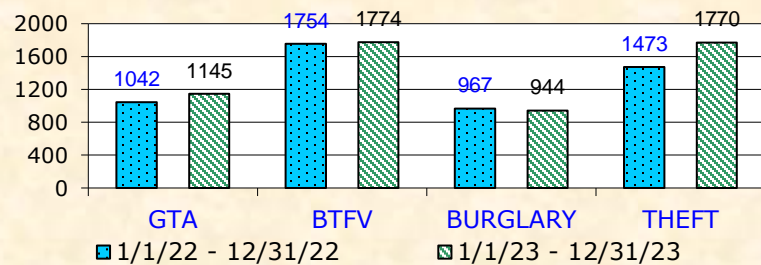

North Hollywood Area

LAPD Part I Crimes Summary

1/1/23 - 12/31/23 **12-Month YTD Results**

12/31/23 UPDATE

In case of emergency, dial 9-1-1

To report any non-emergency crime, call 1.877.ASK.LAPD (1.877.275.5273)

For general inquiries and information, call NoHo LAPD Front Desk 1.818.754.8300
www.lapdonline.org/north-hollywood-community-police-station

North Hollywood Property Crimes

TOTAL PROPERTY CRIMES

YEAR-TO-DATE NORTH HOLLYWOOD	TOTAL PROPERTY CRIMES			
	1/22-12/22	1/23-12/23	+/-	%
GRAND THEFT AUTO (GTA)	1042	1145	103	9.9%
THEFT FROM VEHICLE (BTFV)	1754	1774	20	1.1%
SUBTOTAL AUTO CRIMES	2796	2919	123	4.4%
BURGLARY	967	944	-23	-2.4%
THEFT (PERSONAL / OTHER)	1473	1770	297	20.2%
TOTAL PROPERTY CRIMES	5236	5633	397	7.6%

X 9.9%	X 1.1%	✓ -2.4%	X 20.2%
GTA	BTFV	BURGLARY	THEFT

PROPERTY CRIMES INCREASE

There was a 9.9% increase in Grand Theft Auto (GTA) year-to-date, and a 1.1% increase in Burglary Theft From Vehicle (BTFV).