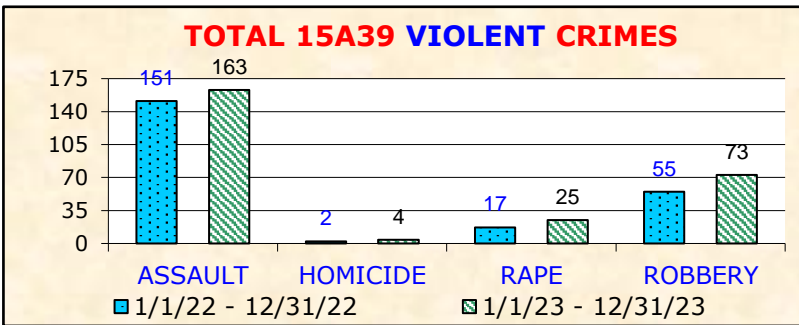

LAPD BASIC CAR 15A39

Senior Lead Officer: Jonathan Ojeda
eMail: 39607@lapd.online
Cell Phone: 1.424.298.5040

North Hollywood LAPD Basic Car 15A39 includes the **NoHo Arts District north of Magnolia**; NoHo Metro Red and Orange Line Stations; North Hollywood Park south to Riverside; and neighborhoods from Colfax to Clybourn > Oxnard to Magnolia.

YEAR-TO-DATE BASIC CAR 15A39	TOTAL PART I CRIMES			
	1/22- 12/22	1/23- 12/23	+/-	%
GRAND THEFT AUTO (GTA)	166	147	-19	-11.4%
THEFT FROM VEHICLE (BTFV)	251	237	-14	-5.6%
SUBTOTAL AUTO CRIMES	417	384	-33	-7.9%
BURGLARY	103	102	-1	-1.0%
THEFT (PERSONAL / OTHER)	322	275	-47	-14.6%
TOTAL PROPERTY CRIMES	842	761	-81	-9.6%
AGGRAVATED ASSAULT	151	163	12	7.9%
HOMICIDE	2	4	2	100%
RAPE	17	25	8	47.1%
ROBBERY	55	73	18	32.7%
TOTAL VIOLENT CRIMES	225	265	40	17.8%
TOTAL PART I CRIMES	1067	1026	-41	-3.8%