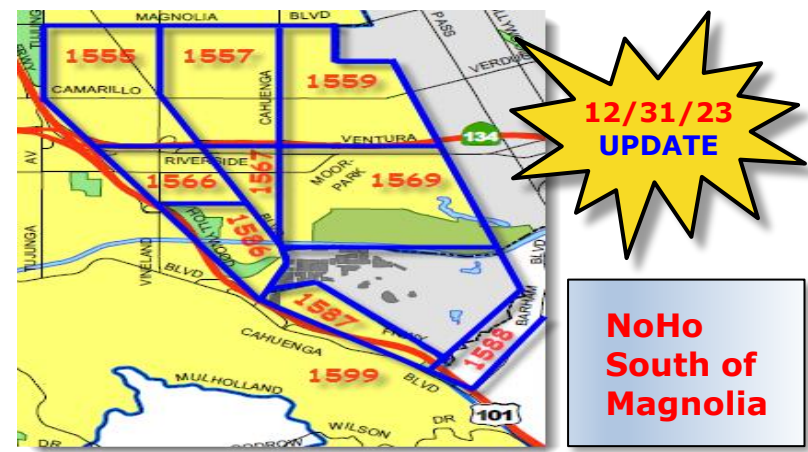

LAPD BASIC CAR 15A67

Senior Lead Officer: Kurtis Delbar
eMail: 38887@lapd.online
Cell Phone: 1.424.267.9558

North Hollywood LAPD Basic Car 15A67 includes the **NoHo Arts District south of Magnolia**; **Toluca Lake**; **West Toluca Lake**; and neighborhoods from Hollywood Fwy to Burbank City Limits > Magnolia to Mulholland.

YEAR-TO-DATE BASIC CAR 15A67	TOTAL PART I CRIMES			
	1/22- 12/22	1/23- 12/23	+/-	%
GRAND THEFT AUTO (GTA)	187	169	-18	-9.6%
THEFT FROM VEHICLE (BTFV)	347	341	-6	-1.7%
SUBTOTAL AUTO CRIMES	534	510	-24	-4.5%
BURGLARY	178	164	-14	-7.9%
THEFT (PERSONAL / OTHER)	236	243	7	3.0%
TOTAL PROPERTY CRIMES	948	917	-31	-3.3%
AGGRAVATED ASSAULT	118	121	3	2.5%
HOMICIDE	1	4	3	300%
RAPE	18	14	-4	-22.2%
ROBBERY	50	51	1	2.0%
TOTAL VIOLENT CRIMES	187	190	3	1.6%
TOTAL PART I CRIMES	1135	1107	-28	-2.5%