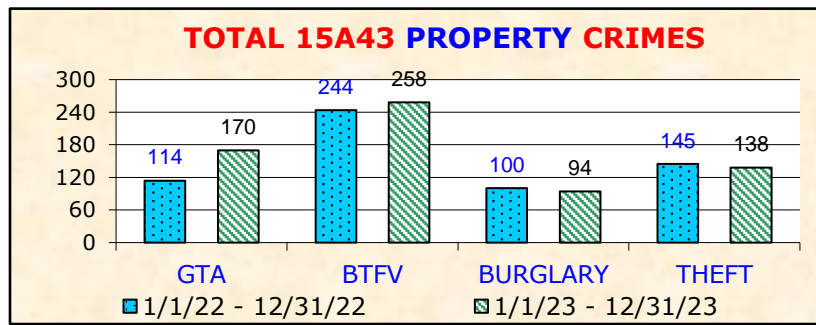

LAPD BASIC CAR 15A43

Senior Lead Officer: Robert Benavidez
eMail: 32151@lapd.online
Cell Phone: 1.818.634.0978

North Hollywood LAPD Basic Car 15A43 includes Valley Village and neighborhoods from Coldwater to Hollywood Fwy > Burbank to Ventura Fwy.

YEAR-TO-DATE BASIC CAR 15A43	TOTAL PART I CRIMES			
	1/22- 12/22	1/23- 12/23	+/-	%
GRAND THEFT AUTO (GTA)	114	170	56	49.1%
THEFT FROM VEHICLE (BTFV)	244	258	14	5.7%
SUBTOTAL AUTO CRIMES	358	428	70	19.6%
BURGLARY	100	94	-6	-6.0%
THEFT (PERSONAL / OTHER)	145	138	-7	-4.8%
TOTAL PROPERTY CRIMES	603	660	57	9.5%
AGGRAVATED ASSAULT	65	38	-27	-41.5%
HOMICIDE	1	1	0	0.0%
RAPE	3	5	2	66.7%
ROBBERY	11	22	11	100%
TOTAL VIOLENT CRIMES	80	66	-14	-17.5%
TOTAL PART I CRIMES	683	726	43	6.3%