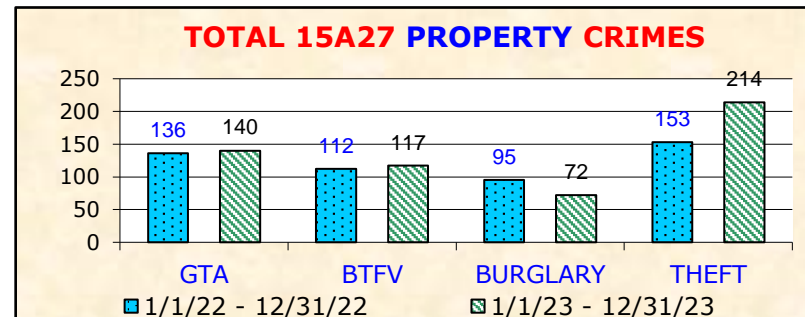

LAPD BASIC CAR 15A27

Senior Lead Officer: Cesar Gonzalez
eMail: 36888@lapd.online
Cell Phone: 1.424.552.0256

North Hollywood LAPD Basic Car 15A27 includes neighborhoods from Lankershim to Clybourn > Railroad to Oxnard.

YEAR-TO-DATE BASIC CAR 15A27	TOTAL PART I CRIMES			
	1/22- 12/22	1/23- 12/23	+/-	%
GRAND THEFT AUTO (GTA)	136	140	4	2.9%
THEFT FROM VEHICLE (BTFV)	112	117	5	4.5%
SUBTOTAL AUTO CRIMES	248	257	9	3.6%
BURGLARY	95	72	-23	-24.2%
THEFT (PERSONAL / OTHER)	153	214	61	39.9%
TOTAL PROPERTY CRIMES	496	543	47	9.5%
AGGRAVATED ASSAULT	86	70	-16	-18.6%
HOMICIDE	1	1	0	0.0%
RAPE	2	9	7	350%
ROBBERY	38	32	-6	-15.8%
TOTAL VIOLENT CRIMES	127	112	-15	-11.8%
TOTAL PART I CRIMES	623	655	32	5.1%