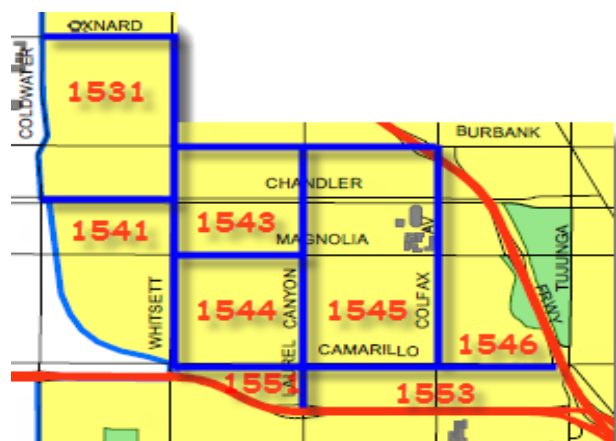

LAPD BASIC CAR 15A43

Senior Lead Officer: Robert Benavidez
eMail: 32151@lapd.online
Cell Phone: 1.818.634.0978

North Hollywood LAPD Basic Car 15A43 includes Valley Village and neighborhoods from Coldwater to Hollywood Fwy > Burbank to Ventura Fwy.

YEAR-TO-DATE BASIC CAR 15A43	TOTAL PART I CRIMES			
	1/22- 12/22	1/23- 12/23	+/-	%
GRAND THEFT AUTO (GTA)	114	170	56	49.1%
THEFT FROM VEHICLE (BTFV)	244	258	14	5.7%
SUBTOTAL AUTO CRIMES	358	428	70	19.6%
BURGLARY	100	94	-6	-6.0%
THEFT (PERSONAL / OTHER)	145	138	-7	-4.8%
TOTAL PROPERTY CRIMES	603	660	57	9.5%
AGGRAVATED ASSAULT	65	38	-27	-41.5%
HOMICIDE	1	1	0	0.0%
RAPE	3	5	2	66.7%
ROBBERY	11	22	11	100%
TOTAL VIOLENT CRIMES	80	66	-14	-17.5%
TOTAL PART I CRIMES	683	726	43	6.3%