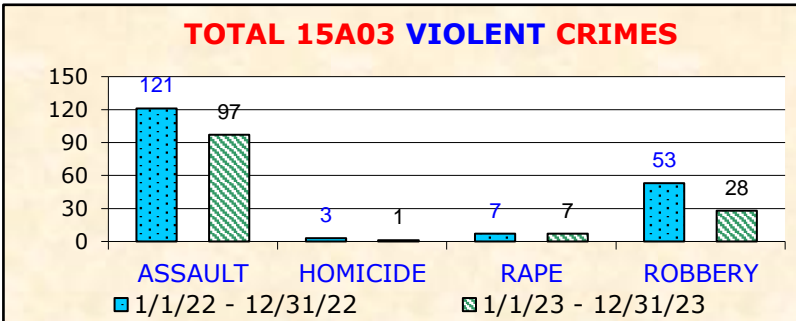

LAPD BASIC CAR 15A03

Senior Lead Officer: Gabriel Ahedo
eMail: 33107@lapd.online
Cell Phone: 1.818.634.0949

North Hollywood LAPD Basic Car 15A03 includes neighborhoods from Hollywood Fwy to Clybourn > Satcoy to Kittridge.

YEAR-TO-DATE BASIC CAR 15A03	TOTAL PART I CRIMES			
	1/22- 12/22	1/23- 12/23	+/-	%
GRAND THEFT AUTO (GTA)	144	151	7	4.9%
THEFT FROM VEHICLE (BTFV)	173	170	-3	-1.7%
SUBTOTAL AUTO CRIMES	317	321	4	1.3%
BURGLARY	57	61	4	7.0%
THEFT (PERSONAL / OTHER)	146	292	146	100%
TOTAL PROPERTY CRIMES	520	674	154	29.6%
AGGRAVATED ASSAULT	121	97	-24	-19.8%
HOMICIDE	3	1	-2	-66.7%
RAPE	7	7	0	0.0%
ROBBERY	53	28	-25	-47.2%
TOTAL VIOLENT CRIMES	184	133	-51	-27.7%
TOTAL PART I CRIMES	704	807	103	14.6%