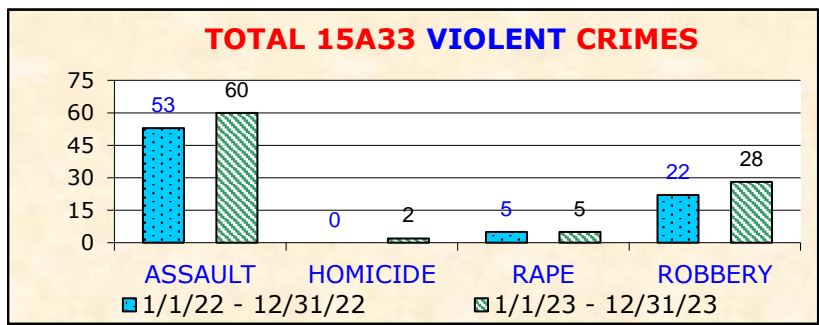

LAPD BASIC CAR 15A33

Senior Lead Officer: Jennifer DuVally
eMail: 30991@lapd.online
Cell Phone: 1.818.634.0809

North Hollywood LAPD Basic Car 15A33 includes **Laurel Grove** and neighborhoods from Coldwater to Colfax > Kittridge to Burbank.

YEAR-TO-DATE BASIC CAR 15A33	TOTAL PART I CRIMES			
	1/22- 12/22	1/23- 12/23	+/-	%
GRAND THEFT AUTO (GTA)	88	100	12	13.6%
THEFT FROM VEHICLE (BTFV)	137	158	21	15.3%
SUBTOTAL AUTO CRIMES	225	258	33	14.7%
BURGLARY	92	86	-6	-6.5%
THEFT (PERSONAL / OTHER)	109	213	104	95.4%
TOTAL PROPERTY CRIMES	426	557	131	30.8%
AGGRAVATED ASSAULT	53	60	7	13.2%
HOMICIDE	0	2	2	
RAPE	5	5	0	0.0%
ROBBERY	22	28	6	27.3%
TOTAL VIOLENT CRIMES	80	95	15	18.8%
TOTAL PART I CRIMES	506	652	146	28.9%