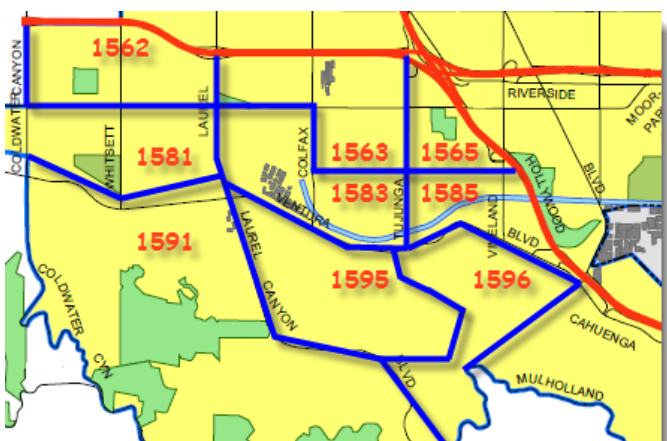

LAPD BASIC CAR 15A85

Senior Lead Officer: Shawn Smith
eMail: 33751@lapd.online
Cell Phone: 1.818.634.2593

North Hollywood LAPD Basic Car 15A85 includes Studio City and neighborhoods from Coldwater to Hollywood Fwy > Ventura Fwy to Mulholland.

YEAR-TO-DATE BASIC CAR 15A85	TOTAL PART I CRIMES			
	1/22- 12/22	1/23- 12/23	+/-	%
GRAND THEFT AUTO (GTA)	126	128	2	1.6%
THEFT FROM VEHICLE (BTFV)	363	347	-16	-4.4%
SUBTOTAL AUTO CRIMES	489	475	-14	-2.9%
BURGLARY	236	253	17	7.2%
THEFT (PERSONAL / OTHER)	254	299	45	17.7%
TOTAL PROPERTY CRIMES	979	1027	48	4.9%
AGGRAVATED ASSAULT	77	57	-20	-26.0%
HOMICIDE	1	0	-1	-100%
RAPE	15	8	-7	-46.7%
ROBBERY	51	55	4	7.8%
TOTAL VIOLENT CRIMES	144	120	-24	-16.7%
TOTAL PART I CRIMES	1123	1147	24	2.1%

S
C
t
u
d
i
o

NORTH HOLLYWOOD LAPD

The communities served by the North Hollywood LAPD include North Hollywood, Studio City, Valley Village, Toluca Lake, West Toluca Lake, and a portion of Sun Valley.

We hope that access to local crime statistics may help the residents and businesses of North Hollywood to better understand the challenges we face as a community.

YEAR-TO-DATE NORTH HOLLYWOOD	TOTAL PART I CRIMES			
	1/22- 12/22	1/23- 12/23	+/-	%
GRAND THEFT AUTO (GTA)	1042	1145	103	9.9%
THEFT FROM VEHICLE (BTFV)	1754	1774	20	1.1%
SUBTOTAL AUTO CRIMES	2796	2919	123	4.4%
BURGLARY	967	944	-23	-2.4%
THEFT (PERSONAL / OTHER)	1473	1770	297	20.2%
TOTAL PROPERTY CRIMES	5236	5633	397	7.6%
AGGRAVATED ASSAULT	770	706	-64	-8.3%
HOMICIDE	12	15	3	25.0%
RAPE	72	80	8	11.1%
ROBBERY	309	309	0	0.0%
TOTAL VIOLENT CRIMES	1163	1110	-53	-4.6%
TOTAL PART I CRIMES	6399	6743	344	5.4%